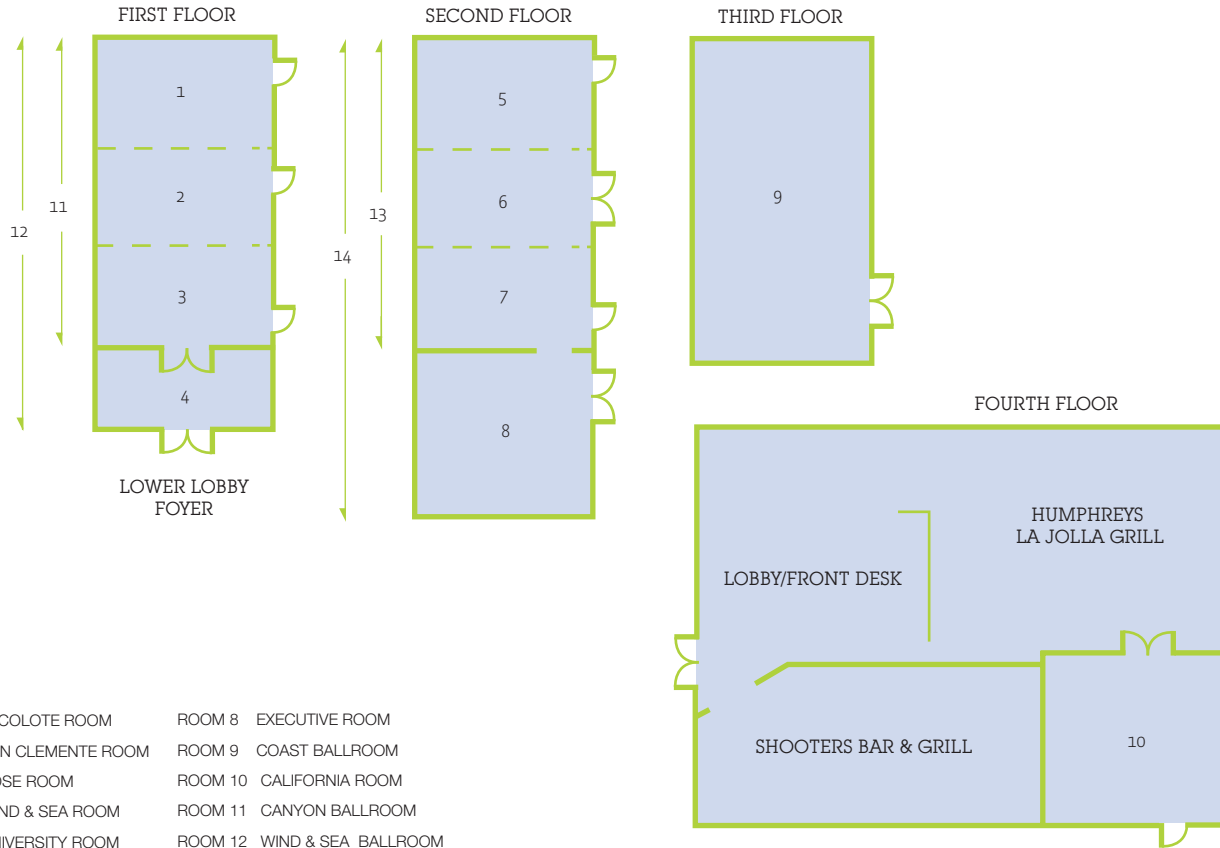

CAPACITY CHART

Key

- ROOM 1 TECOLOTE ROOM
- ROOM 2 SAN CLEMENTE ROOM
- ROOM 3 ROSE ROOM
- ROOM 4 WIND & SEA ROOM
- ROOM 5 UNIVERSITY ROOM
- ROOM 6 TORREY ROOM
- ROOM 7 SORRENTO ROOM
- ROOM 8 EXECUTIVE ROOM
- ROOM 9 COAST BALLROOM
- ROOM 10 CALIFORNIA ROOM
- ROOM 11 CANYON BALLROOM
- ROOM 12 WIND & SEA BALLROOM
- ROOM 13 VILLAGE BALLROOM
- ROOM 14 EXECUTIVE BALLROOM

ROOM DIMENSIONS AND SEATING CAPACITY

Room name	Square Feet	Dimensions	Height	Banquet	Theater	Reception	Classroom	U-Shape	Square	Conference
WIND & SEA BALLROOM	2640	33' X 80'	9'	150	250	250	110	60	64	80
CANYON BALLROOM	1980	33' X 60'	9'	150	250	250	110	60	64	80
WIND & SEA	580	29' X 20'	9'	40	50	50	27	20	22	22
ROSE, SAN CLEMENTE, TECOLOTE	660	33' X 20'	9'	50	60	50	30	20	24	24
EXECUTIVE	896	32' X 28'	10'	70	80	100	40	25	30	36
VILLAGE BALLROOM	1980	33' X 60'	10'	150	250	250	110	60	64	80
SORRENTO, TORREY, UNIVERSITY	660	33' X 20'	10'	50	60	50	30	20	24	24
COAST BALLROOM	1980	33' X 60'	11'	150	250	250	110	60	64	80
CALIFORNIA	667	23' X 29'	10'	50	60	50	30	20	26	24