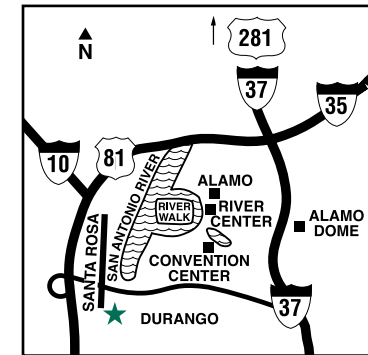

Courtyard by Marriott®

San Antonio Downtown/Market Square

600 Santa Rosa South

San Antonio, Texas 78204

T 210.229.9449 F 210.229.1853

Marriott.com/satcd

Guest Room Amenities

3 floors • 137 guest rooms and 12 suites • Complimentary high-speed Internet access • Work desk and ergonomic chair

Facilities & Services

Committed to a smoke-free environment • 2 meeting rooms • Nearly 1,200 square feet of meeting space; maximum seating capacity for 44 guests • Catering and audiovisual equipment available • Full-service business center • Overnight delivery and pickup service • Complimentary on-site parking • *The Bistro* • *The Market*, open 24/7 •

Fitness center • Outdoor pool & whirlpool • Local restaurant dinner delivery • Safe-deposit boxes at front desk • *USA Today* in lobby • Valet dry-cleaning • Vending machines

Attractions

Buckhorn Hall of Horns • El Mercado/Market Square • IMAX at Rivercenter Mall • La Villita • Retama Racetrack • River Walk (Paseo del Rio) • San Antonio Zoological Gardens and Aquarium • Schlitterbahn Water Park • SeaWorld® • Six Flags® Fiesta Texas Theme Park

Directions

From San Antonio International Airport (SAT): South on Hwy. 281 to I-35 South. Exit at 155B (Frio Street/Durango). Go straight at the stoplight (east) to the intersection of Durango and Santa Rosa.

IT'S A NEW STAY.®

Meeting Room	DIMENSIONS		CAPACITY					
	LxWxH	Sq. Ft.	Theater	Schoolroom	Conference	U-Shape	Reception	Banquet
Meeting Room A	26x24x9	624	44	34	22	21	40	40
Meeting Room B	26x24x9	572	44	34	22	21	40	40