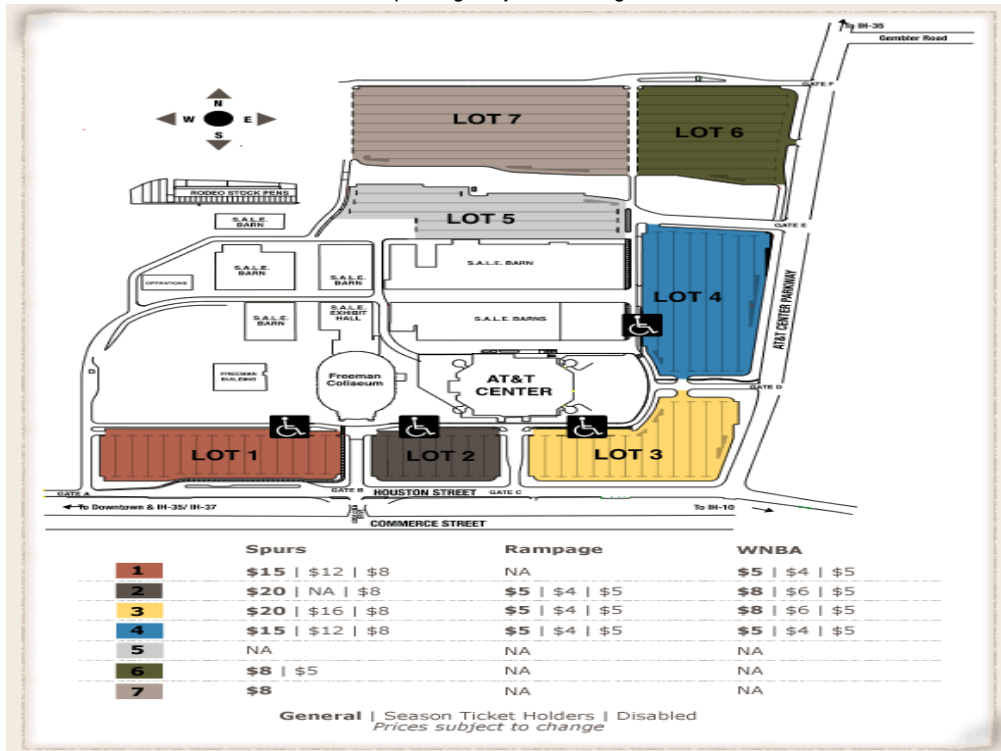

AT&T Center
 One AT&T Center
 San Antonio, TX 78219
Distance from hotel: 6.2 miles, 18 minutes
 210-444-5000

San Antonio Spurs & Silver Stars
 *parking subject to change

Courtyard Riverwalk, 207 N St. Mary's, San Antonio, TX 78205
 210-223-8888