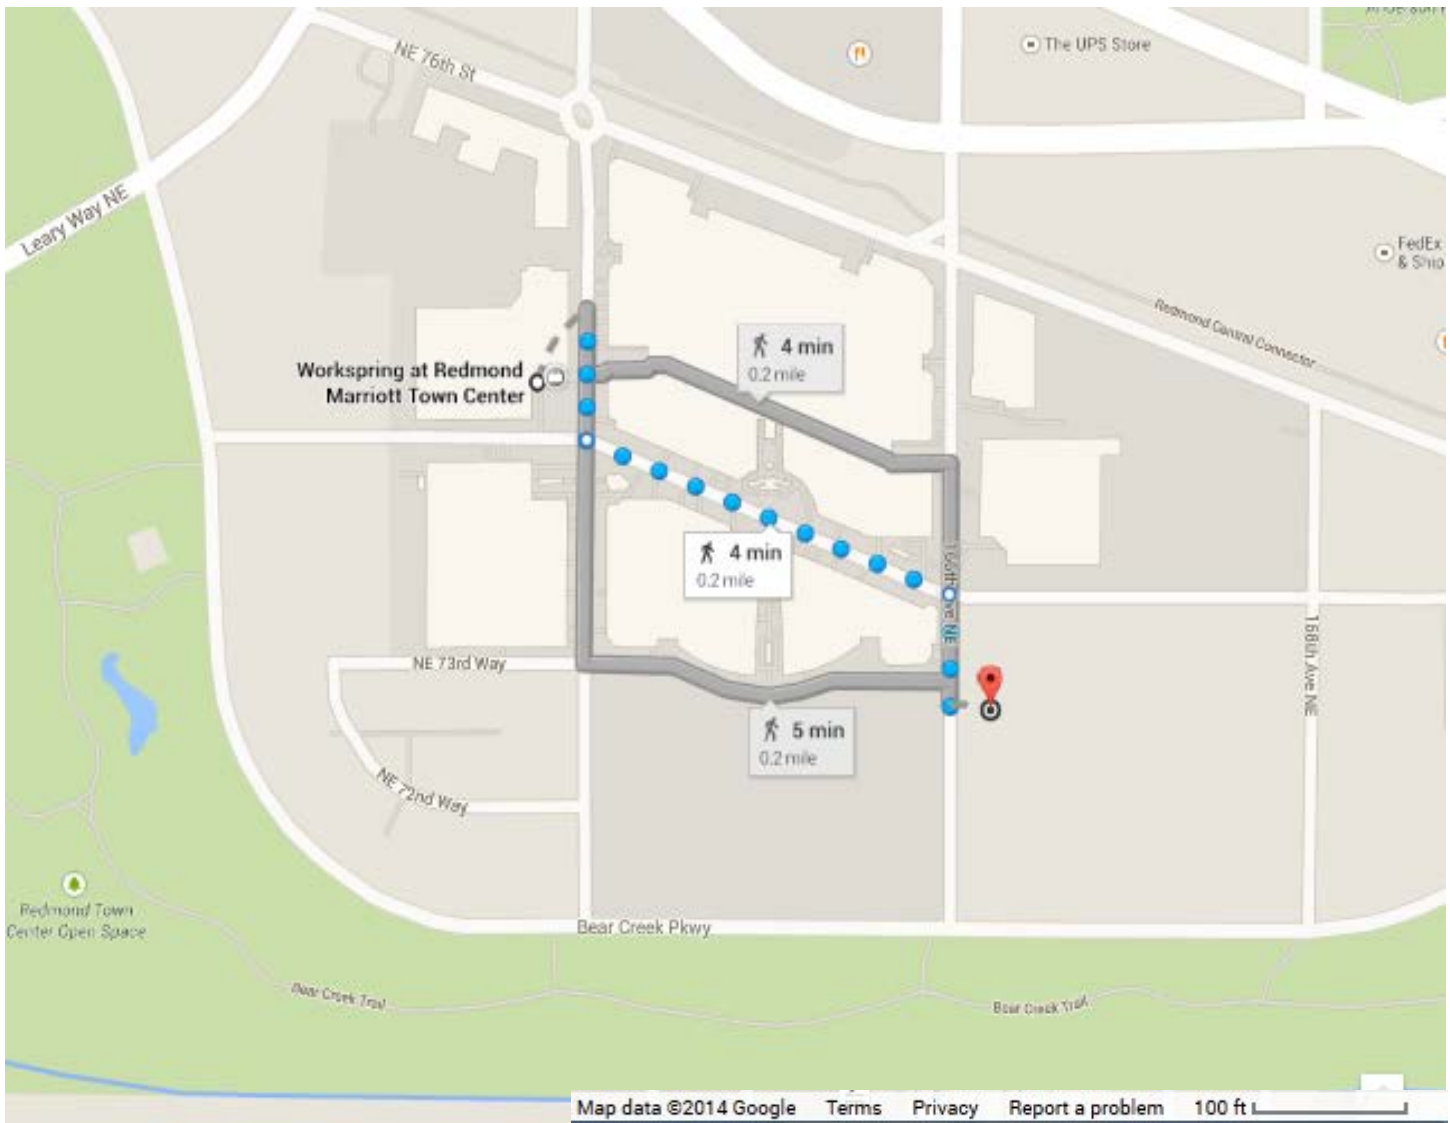

SHUTTLE TO MICROSOFT CAMPUS

Microsoft Redmond Town Center Building 4: 7332 166th Ave NE Redmond, WA 98052

Three Blocks from Redmond Marriott Town Center, offers complimentary shuttle for Microsoft and Microsoft interns to campus.