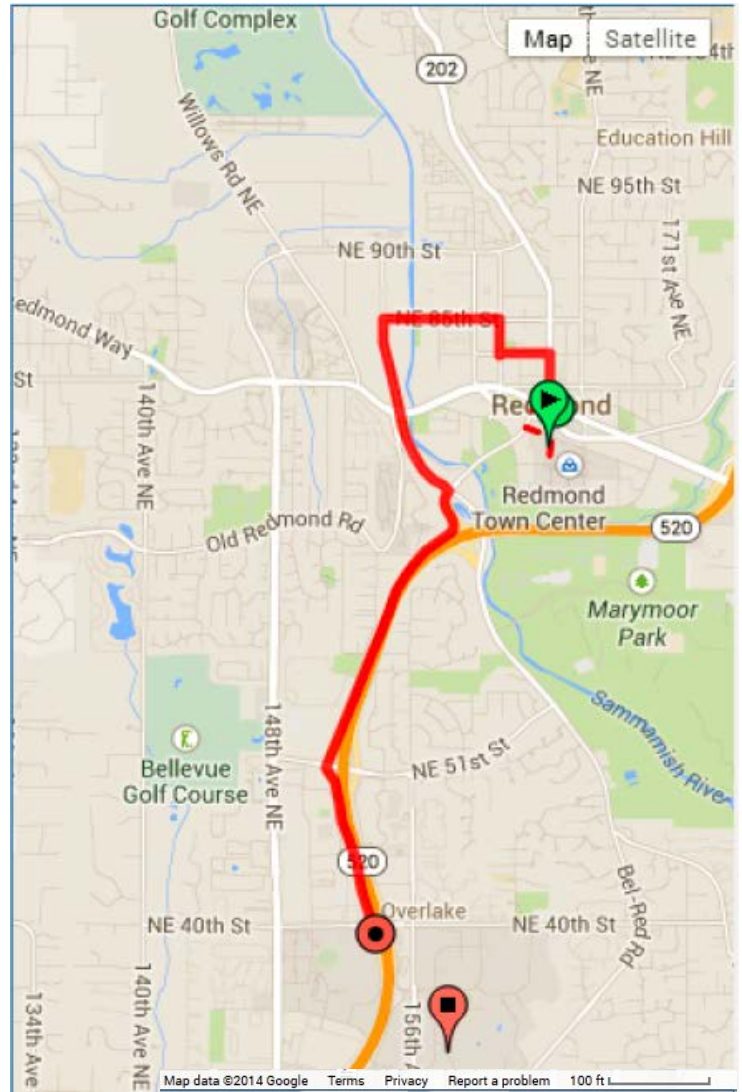

PUBLIC TRANSPORTATION TO MICROSOFT CAMPUS

Trip Planning

From: REDMOND TOWN CENTER

Walk to the first stop: Walk a short distance N on 164th Ave NE. Turn left on NE 76th St. Walk approx. 1 block W on NE 76th St. Turn right on Leary Way NE. Walk approx. 1 block NE on Leary Way NE. Turn right on NE Redmond Way. Walk approx. 1 block E on NE Redmond Way.

545 DOWNTOWN SEATTLE EXPRESS

At Stop: Redmond Way & Ne 79th St (WB)

On 545 DOWNTOWN SEATTLE EXPRESS

At Stop: Sr 520 & Ne 40th St (SB)

To: MICROSOFT CORPORATION-REDMOND

Time & Walking Distance:
13 min, 0.33 miles

Bus line 545 Express takes you within 0.33 miles of the campus