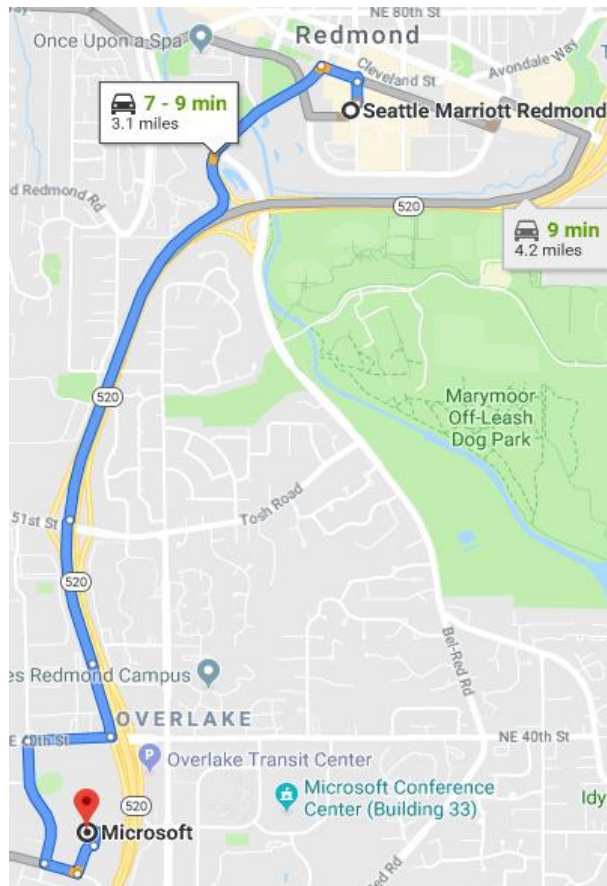

## DIRECTIONS TO MICROSOFT CAMPUS

Just a short drive away.

### SEATTLE MARRIOTT REDMOND

7401 164TH AVE NE, REDMOND, WA 98052  
425.498.4000 | [WWW.MARRIOTT.COM/SEAMC](http://WWW.MARRIOTT.COM/SEAMC)