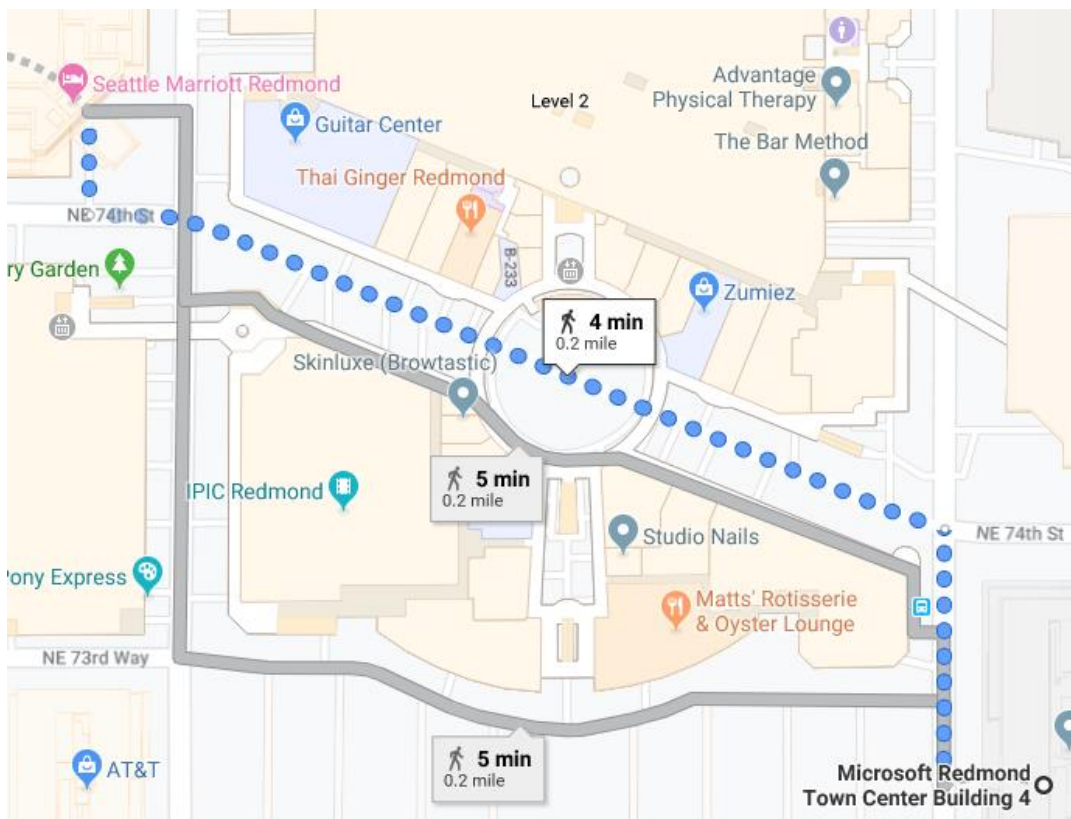

## SHUTTLE TO MICROSOFT CAMPUS

**Just a short walk away.**

### **SEATTLE MARRIOTT REDMOND**

7401 164<sup>TH</sup> AVE NE, REDMOND, WA 98052  
425.498.4000 | [WWW.MARRIOTT.COM/SEAMC](http://WWW.MARRIOTT.COM/SEAMC)

June 2019