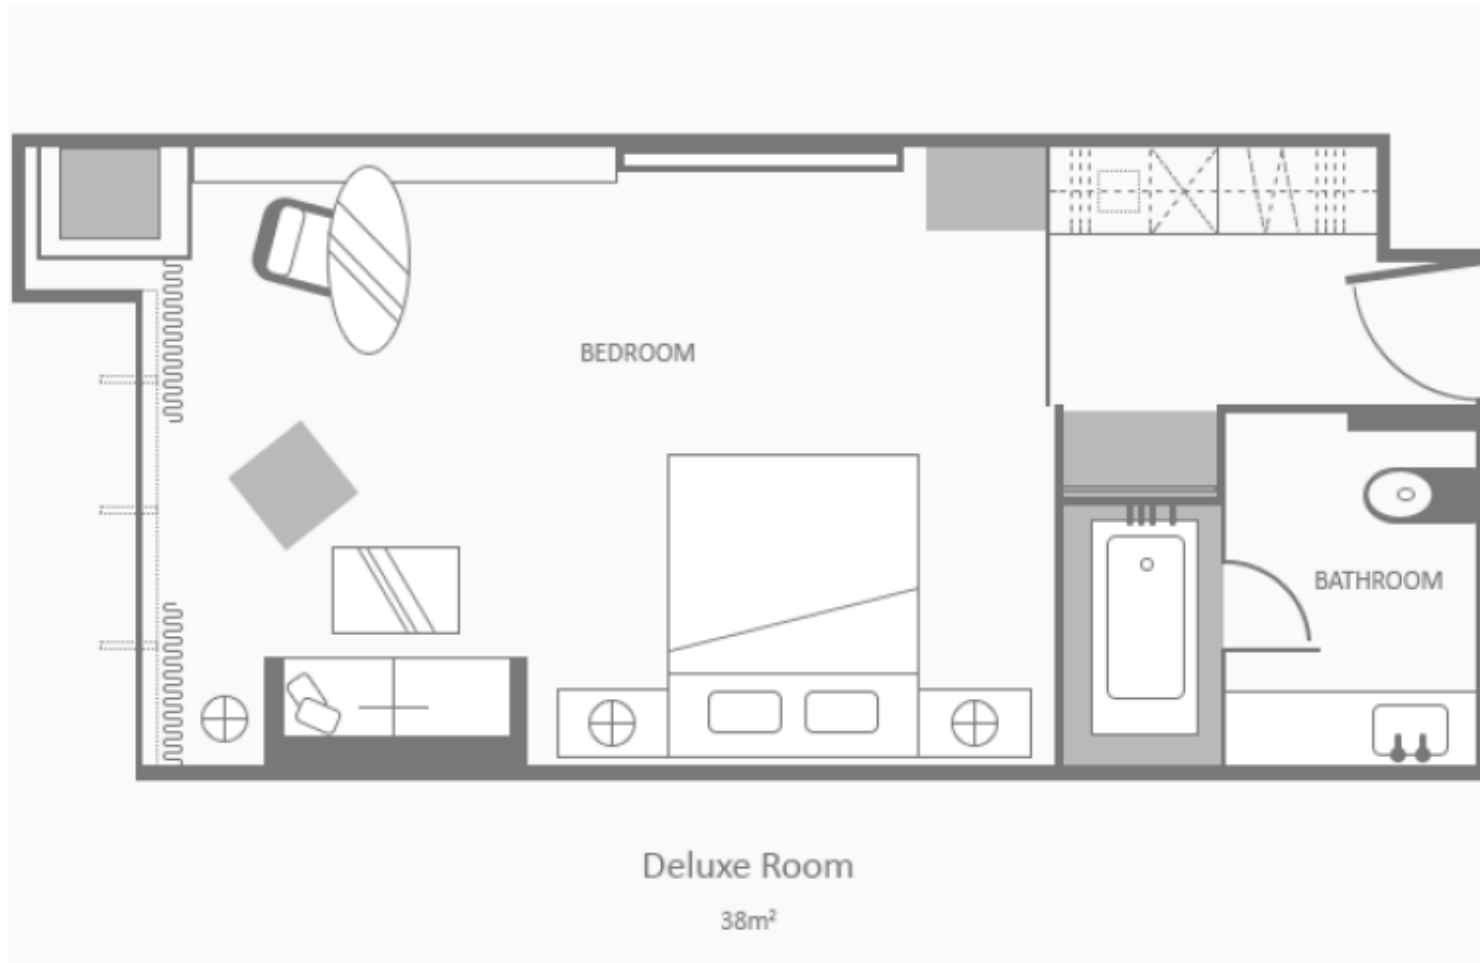

[Guest Rooms Floor Plan]

Junior Suite

42m²