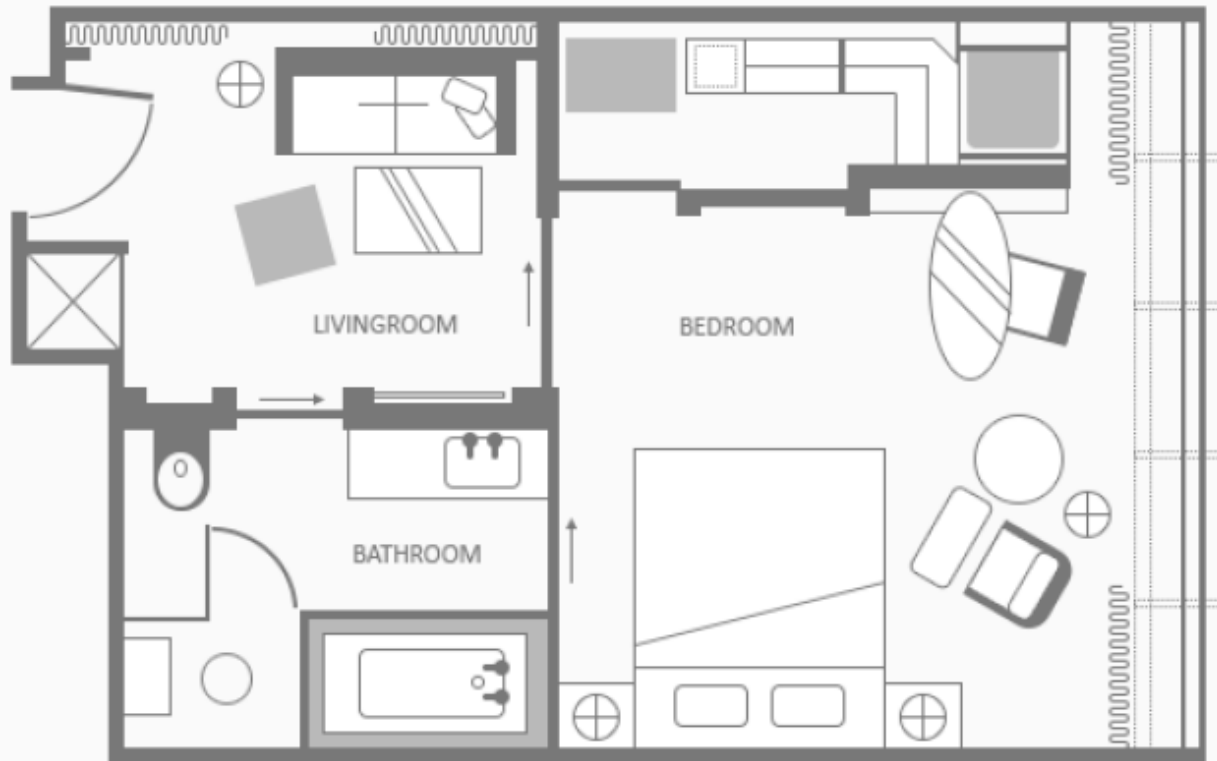

[Guest Rooms Floor Plan]

Junior Suite

42m²