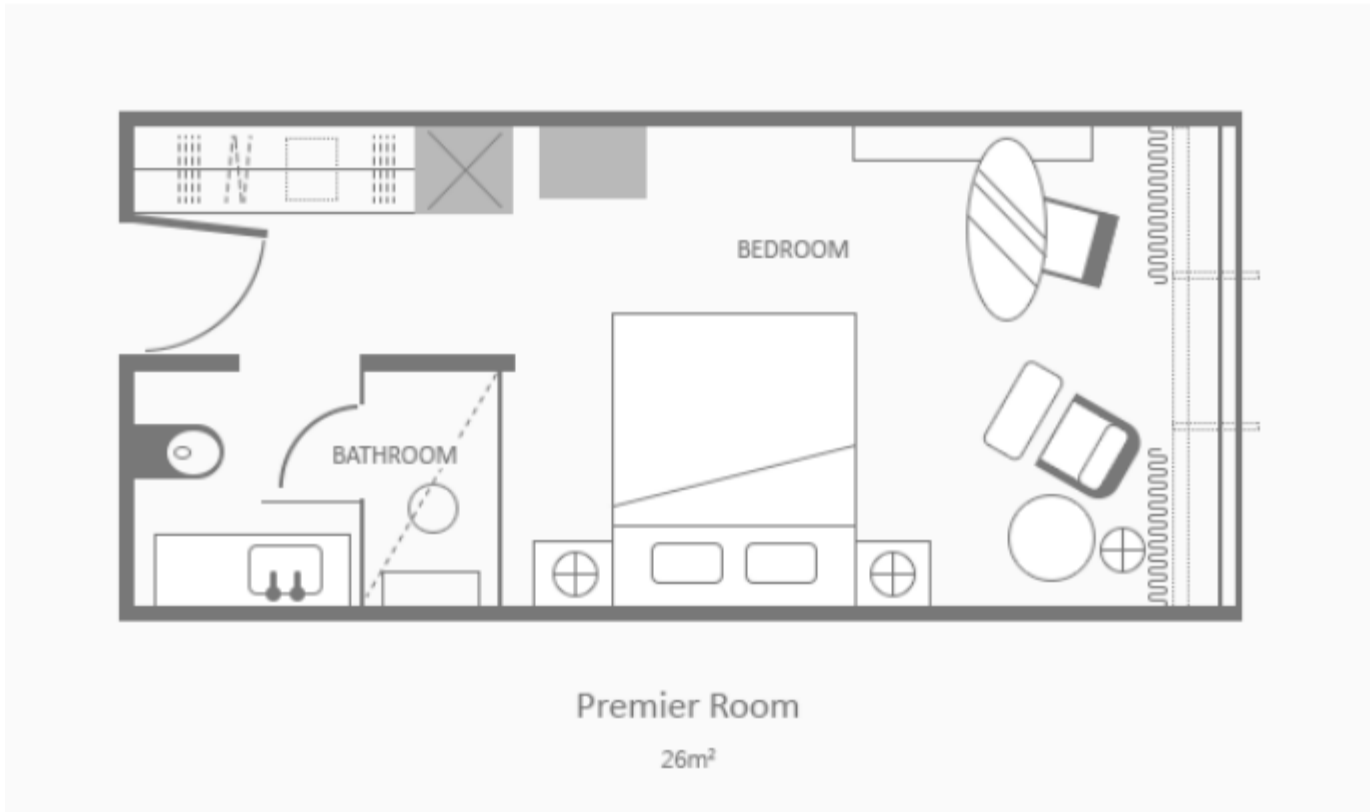

[Guest Rooms Floor Plan]

Junior Suite

42m²