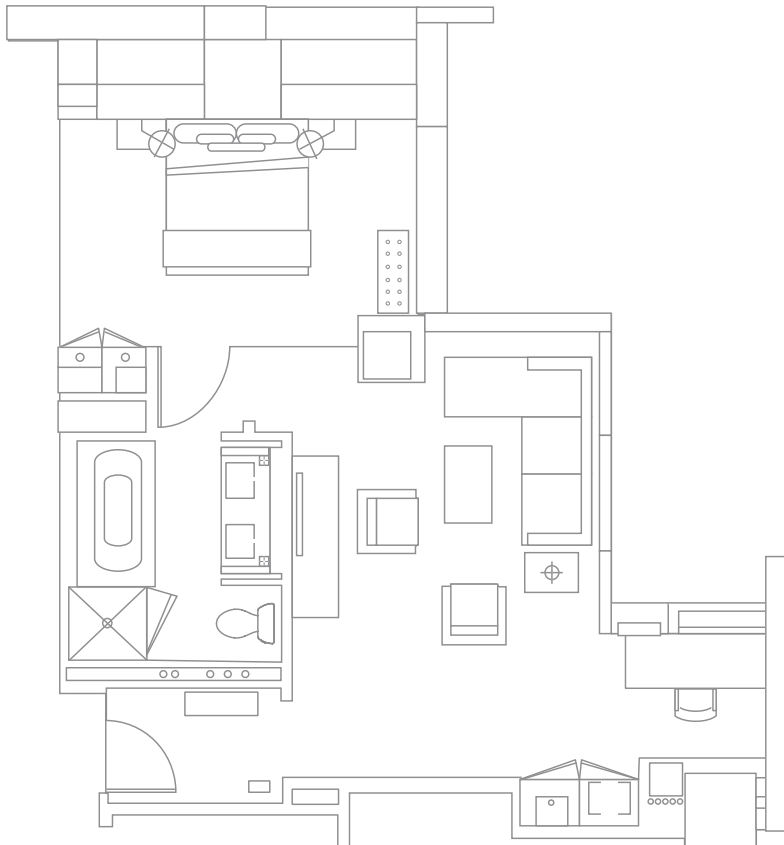

Astor Suite 'II Series

Specifications:

- 711 square feet (66.05 square meters)
- Corner suite with floor to ceiling windows and a north/east view
- Located on floors 6 through 20

The St. Regis San Francisco
125 3rd Street, San Francisco, CA 94103
+1 415 284 4000
stregissanfrancisco.com