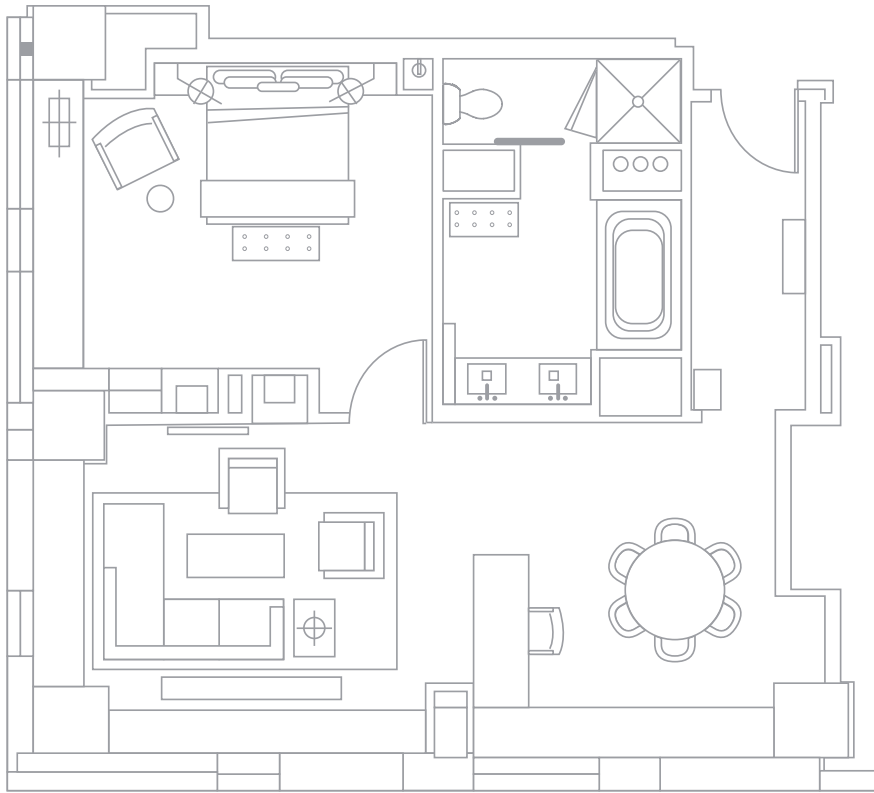

Metropolitan Suite '08 Series

Specifications:

- 980 square feet (91.05 square meters)
- Overlooks Yerba Buena Gardens
- Dining table seats up to 6 people
- Located on floors 10 through 20

The St. Regis San Francisco
125 3rd Street, San Francisco, CA 94103
+1 415 284 4000
stregissanfrancisco.com