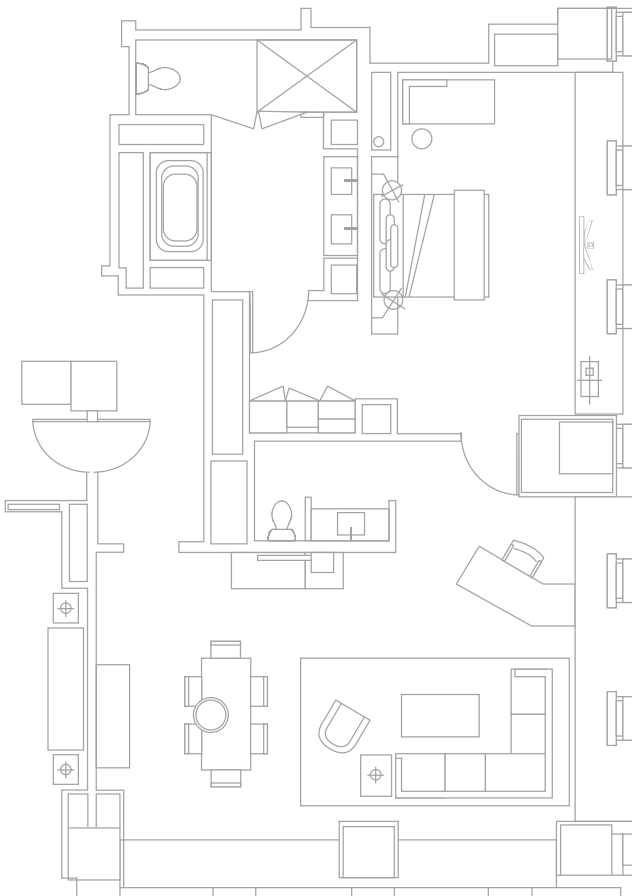

# St. Regis Suite

## Specifications

- 1,500 square feet (139.35 square meters)
- A northeast view of the bay and cityscape
- Dining table seats 6 people
- One and a half bathrooms
- Option to connect to either a Grand Deluxe Double guestroom or the Presidential Suite
- Full bathroom includes double sinks, extra deep soaking tub and separate shower
- Located on floors 19 & 20