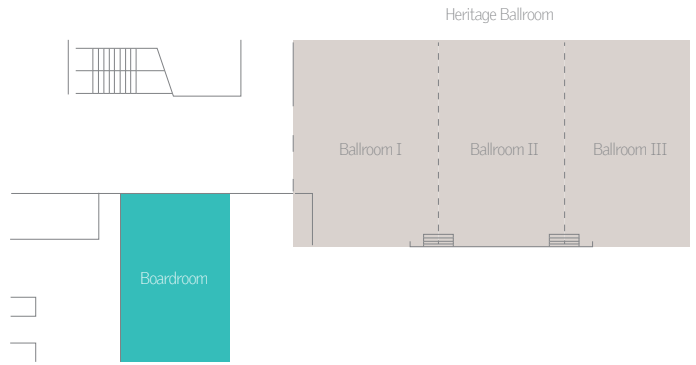

FUNCTION SPACE (Sqm)	SIZE (m <sup>2</sup> )	Banquet	Boardroom	Classroom	Cluster of 6	Cocktail	Hollow Square	Theatre	U-shape
Boardroom	45.1	20	18	18	12	40	30	40	24
Ballroom I	65	50	30	36	30	75	24	60	21
Ballroom II	71	50	24	30	30	75	30	60	24
Ballroom III	62	50	24	36	30	75	30	60	21
Heritage Ballroom (Ballroom I, II, III)	198	160	70	108	96	220	60	180	51