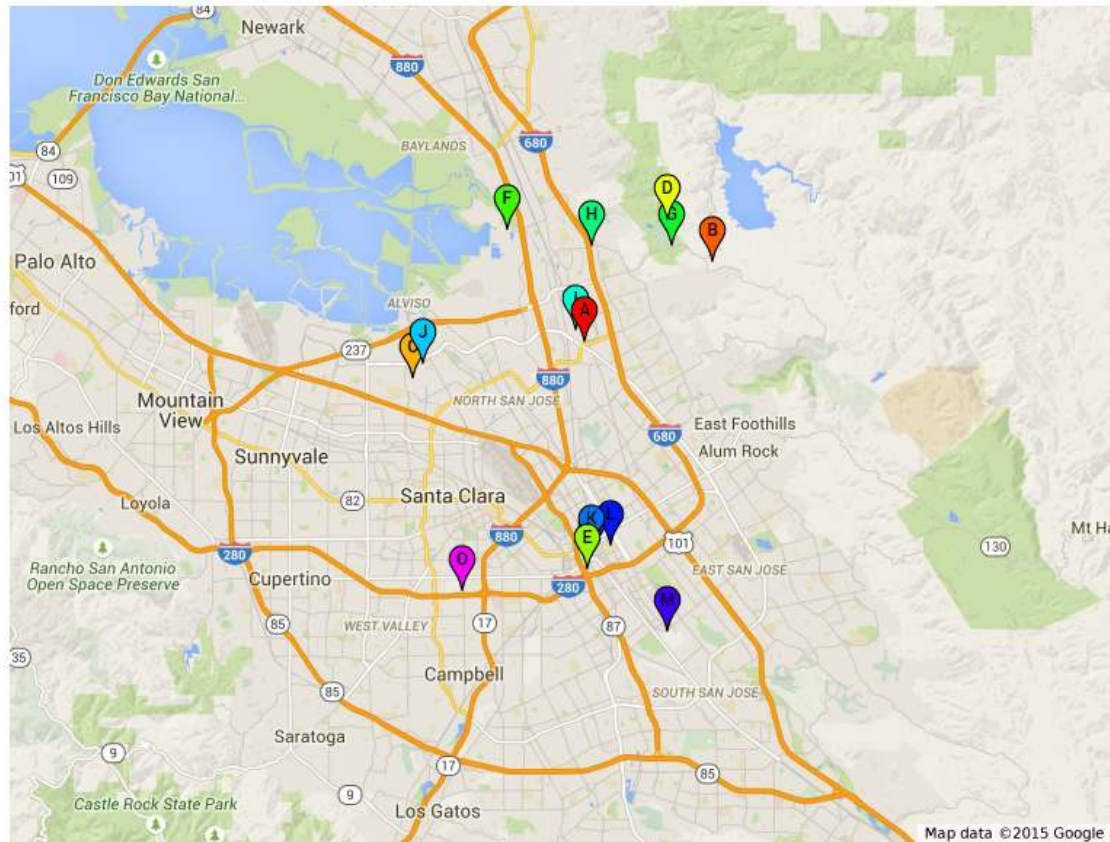

# Courtyard Milpitas Silicon Valley

## Local Area Attractions Map

-  Courtyard Milpitas Silicon Valley
-  Big Dog Vineyards
-  California's Great America
-  Chaparral Ranch
-  Children's Discovery Museum of San Jose
-  Garbage Museum
-  Ed Levin County Park
-  Golfland
-  Great Mall of the Bay Area
-  Levi's Stadium
-  San Jose Museum of Art
-  San José State University
-  Santa Clara County Fairgrounds
-  The Tech Museum of Innovation
-  Winchester Mystery House

A. Courtyard Milpitas Silicon Valley  
1480 Falcon Drive, Milpitas, CA 95035  
www.marriott.com  
(408) 719-1966

B. Big Dog Vineyards  
4545 Felter Road, Milpitas, CA 95035  
bigdogvineyards.com  
(408) 935-9194

C. California's Great America  
4701 Great America Parkway, Santa Clara, CA 95054  
www.cagreatamerica.com  
(408) 988-1776

D. Chaparral Ranch  
3375 Calaveras Road, Milpitas, CA 95035  
www.chaparralcorporation.com  
(408) 726-8453