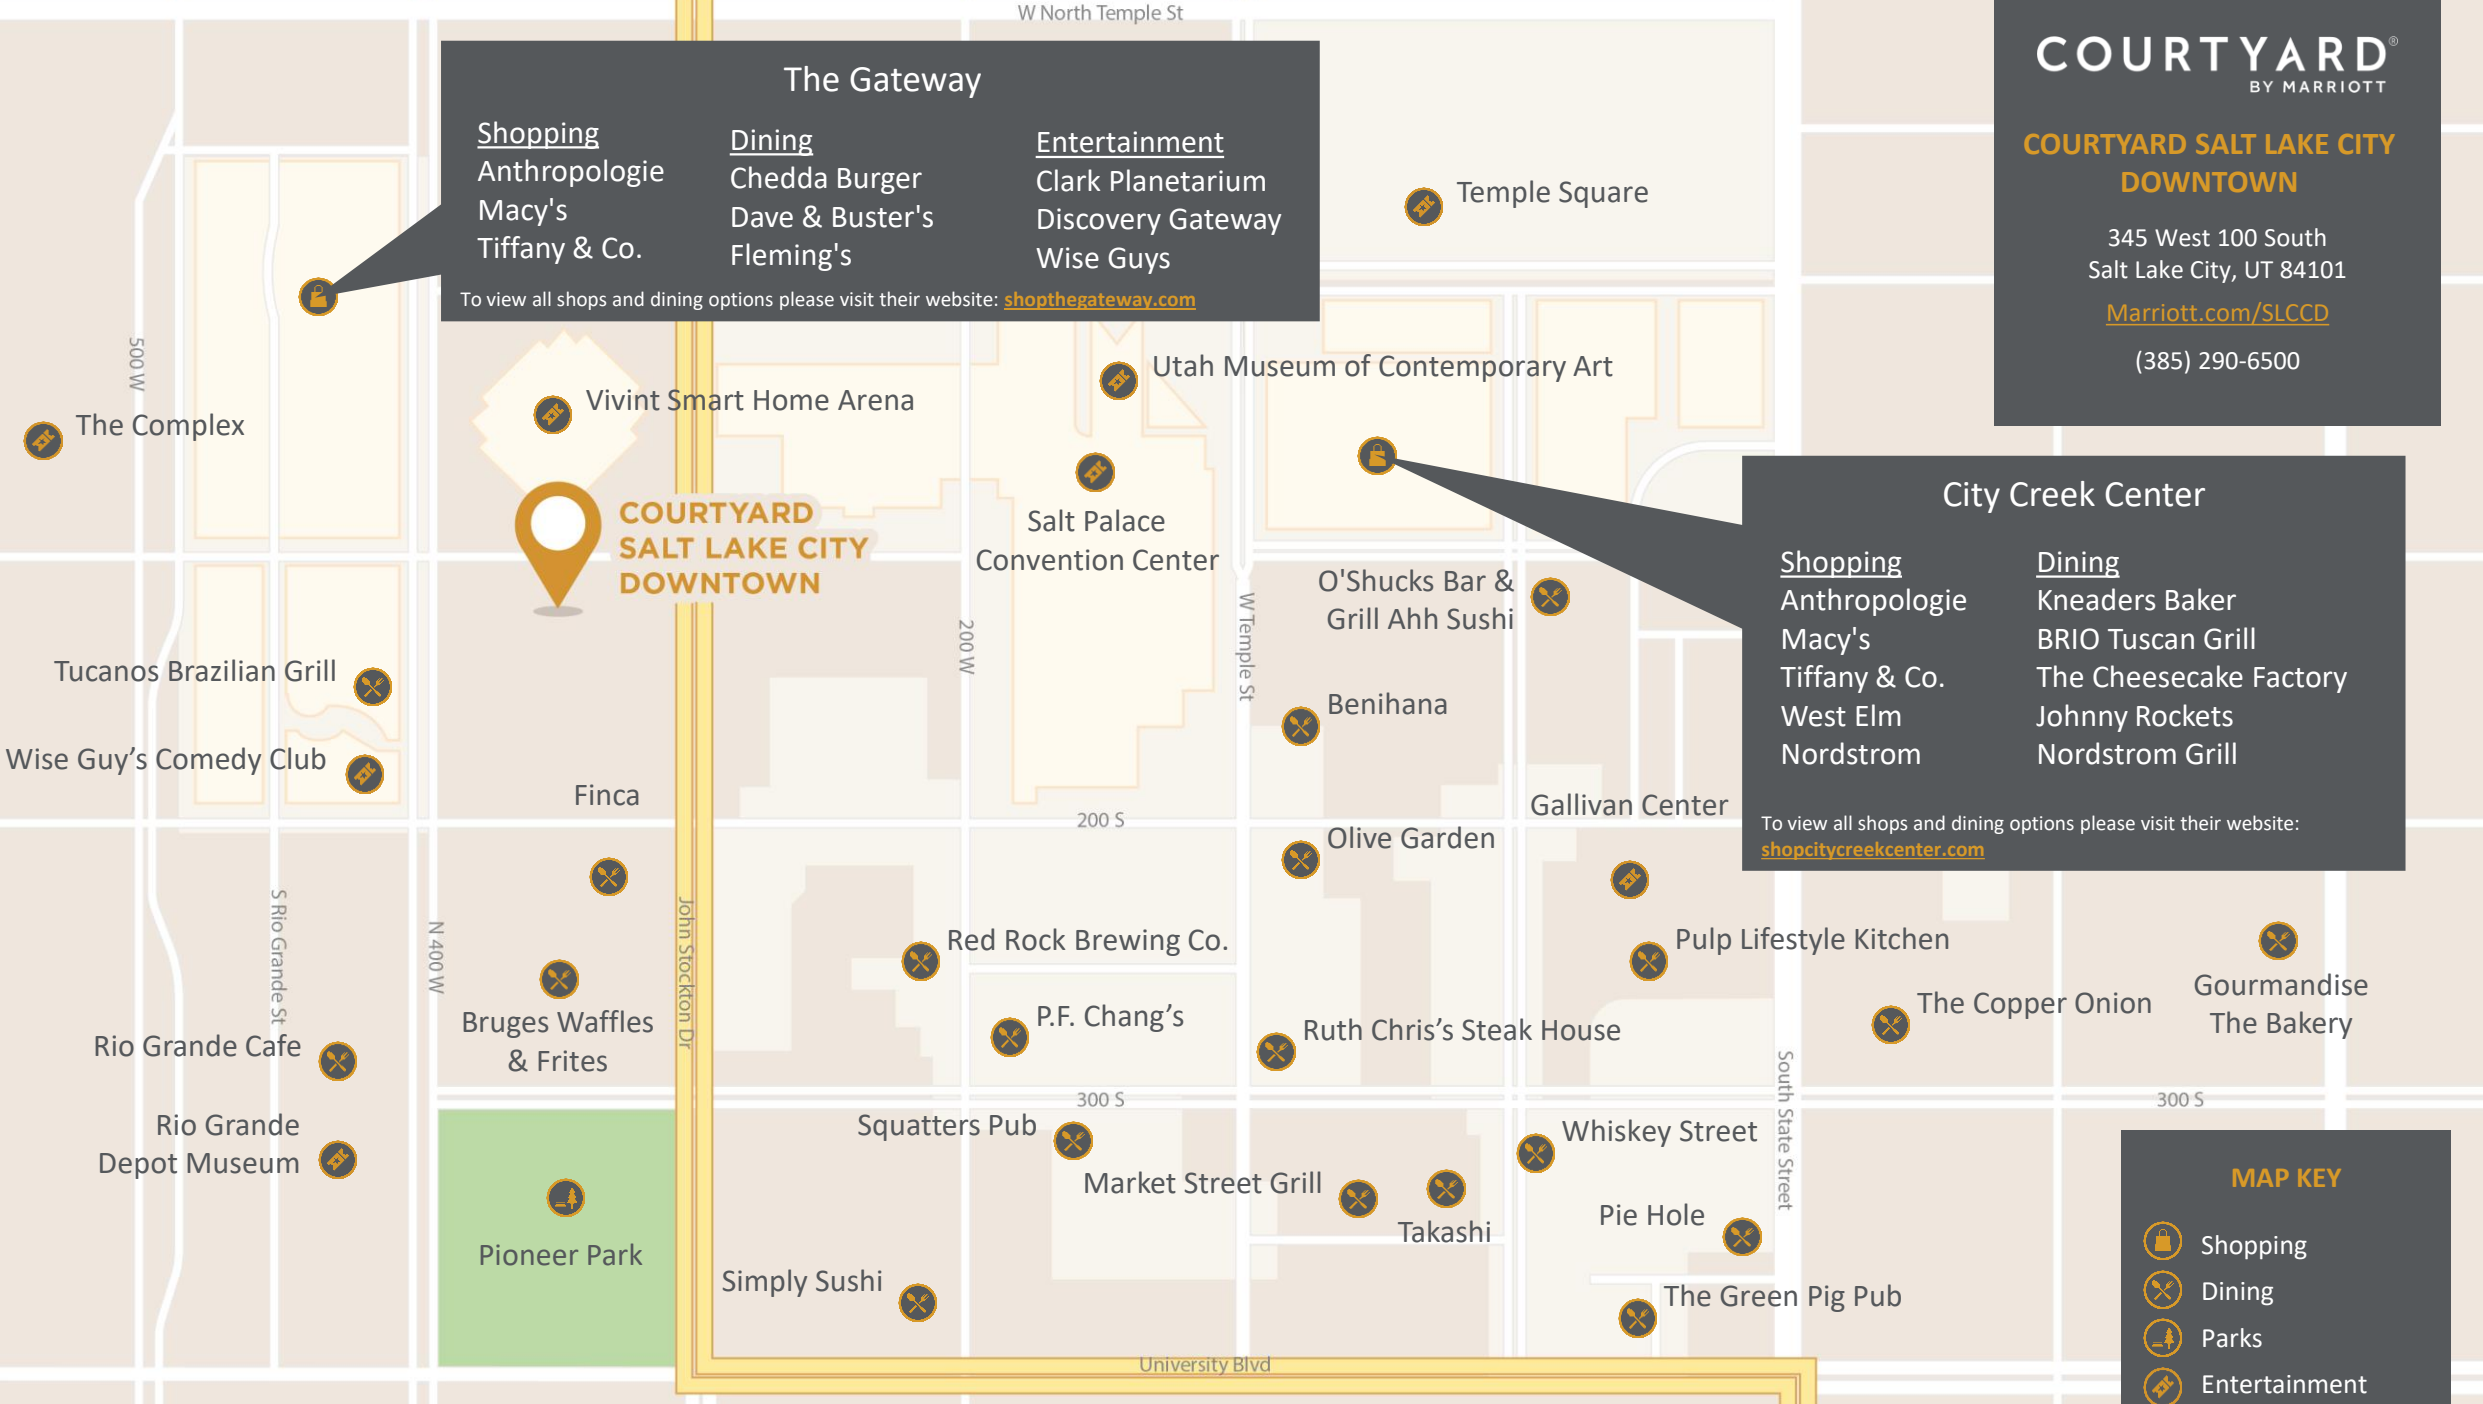

COURTYARD SALT LAKE CITY DOWNTOWN

345 West 100 South
Salt Lake City, UT 84101

Marriott.com/SLCCD

(385) 290-6500

The Gateway

- | | | |
|---|--|---|
| <u>Shopping</u>
Anthropologie
Macy's
Tiffany & Co. | <u>Dining</u>
Chedda Burger
Dave & Buster's
Fleming's | <u>Entertainment</u>
Clark Planetarium
Discovery Gateway
Wise Guys |
|---|--|---|

To view all shops and dining options please visit their website: shopthegateway.com

City Creek Center

- | | |
|--|---|
| <u>Shopping</u>
Anthropologie
Macy's
Tiffany & Co.
West Elm
Nordstrom | <u>Dining</u>
Kneaders Baker
BRIO Tuscan Grill
The Cheesecake Factory
Johnny Rockets
Nordstrom Grill |
|--|---|

To view all shops and dining options please visit their website: shopcitycreekcenter.com

MAP KEY

- Shopping
- Dining
- Parks
- Entertainment