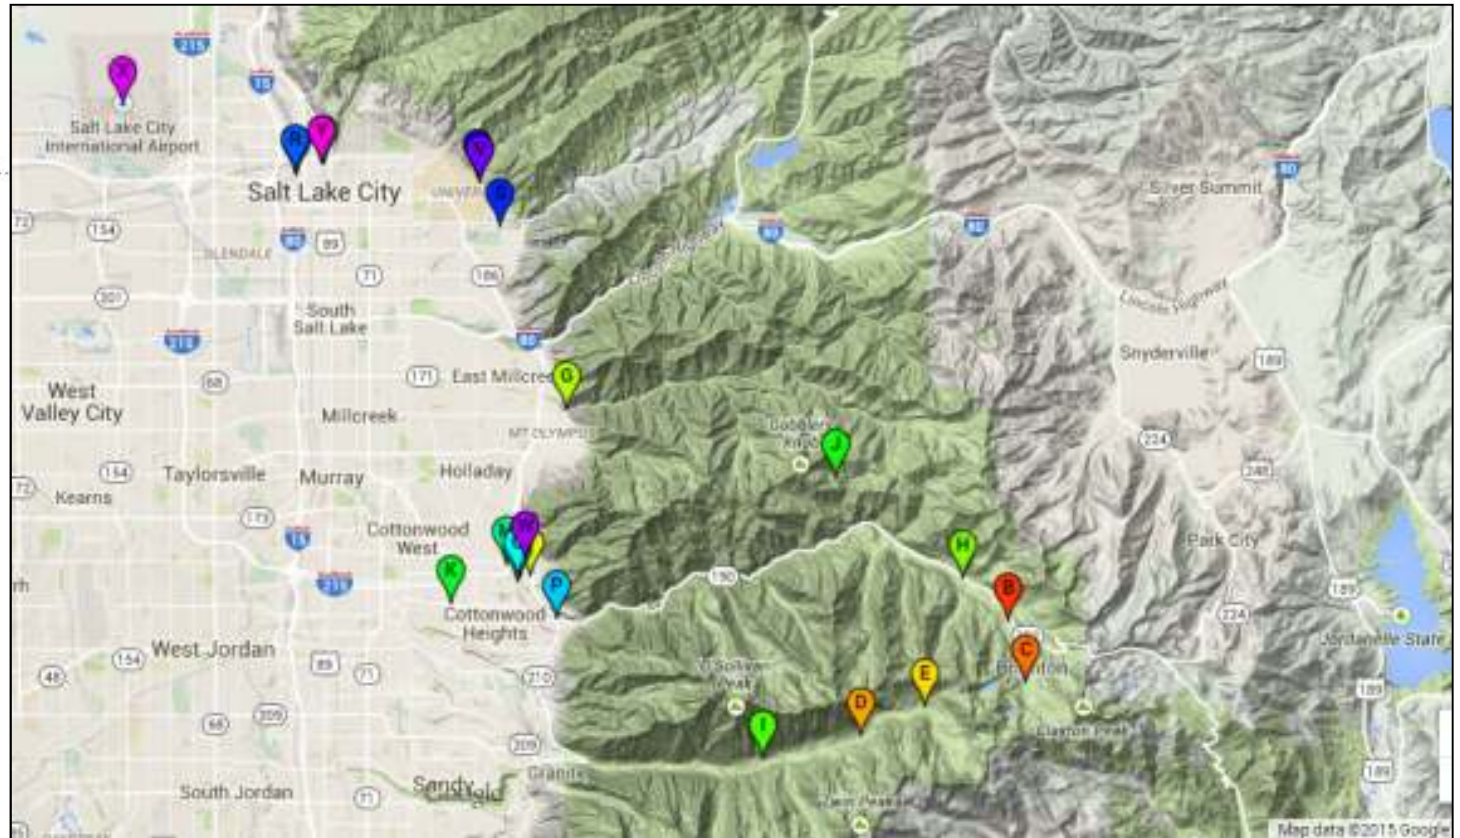

## Residence Inn Salt Lake City Cottonwood

### Local Area Attractions Map

- Residence Inn Salt Lake City Cottonwood
- Solitude Mountain Resort
- Brighton Ski Resort
- Snowbird Ski & Summer Resort
- Alta Ski Area
- Millrock Park North LLC
- Mill Creek Canyon
- Silver Fork Restaurant
- Little Cottonwood Canyon Trail
- Wasatch National Forest
- Whole Foods Market
- LDS Temple Square
- Tuscany Restaurant
- Cafe Zupas
- Foothill Family Clinic
- Big Cottonwood Canyon
- Clark Planetarium
- Discovery Gateway
- Utah's Hogle Zoo
- Red Butte Garden & Arboretum
- Lagoon
- Natural History Museum of Utah
- Old Mill Golf Course
- Salt Lake City International Airport
- Salt Lake Temple

#### **Alta Ski Area**

Highway 210, Little Cottonwood  
Canyon, Alta, UT 84092  
[www.alta.com](http://www.alta.com)  
(801) 359-1078