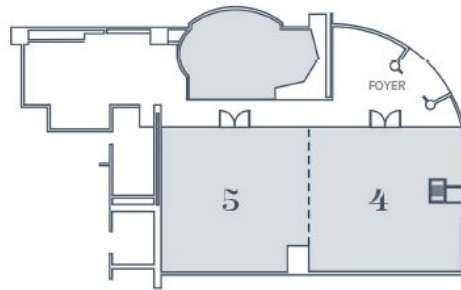

BOOK SMART

When you book with Sheraton, you can create a custom website for your event with StarGroupsSM, our online meeting resource. And with SPG® Pro, you'll have access to intuitive online tools like Reservation Connection to seamlessly upload registration lists and Reservation Cross-Check for up-to-the-minute reporting data on the number of attendees booked.

REAP THE REWARDS

With SPG®, you can earn Starpoints® for meetings and events you plan. The program rewards your loyalty, giving you the opportunity to redeem Starpoints for Free Night Awards, flights, room upgrades, VIP experiences and more. Visit spg.com/meetings to learn more and start planning.

GET MORE FROM YOUR STAY

Maximize your time in Surabaya at the Sheraton and beyond. Take advantage of our cutting-edge fitness center and pool, recharge at Health Club, sample local microbrews at our new Kawi Lounge, and discover everything Surabaya has to offer.

EXPLORE SURABAYA

Centrally located in the heart of Surabaya, the hotel is the perfect jumping-off point for exploring the city's iconic destinations, from Tugu Pahlawan (Heroes Monument) to the House of Sampoerna.

FUNCTION SPACE

1. 1 GRAND BALLROOM
2. 2 PRE FUNCTION AREA
3. 3 THE TERRACE
4. 4 SRIWIJAYA ROOM I
5. 5 SRIWIJAYA ROOM II