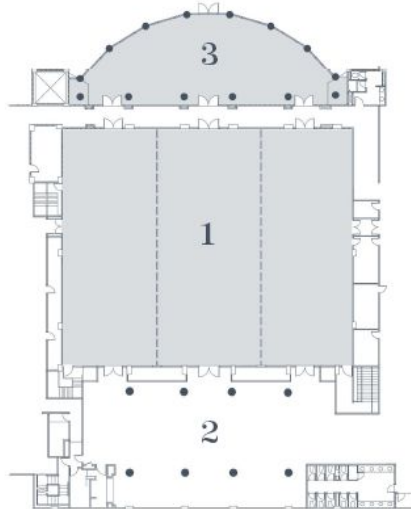

BOOK SMART

When you book with Sheraton, you can create a custom website for your event with StarGroupsSM, our online meeting resource. And with SPG® Pro, you'll have access to intuitive online tools like Reservation Connection to seamlessly upload registration lists and Reservation Cross-Check for up-to-the-minute reporting data on the number of attendees booked.

REAP THE REWARDS

With SPG®, you can earn Starpoints® for meetings and events you plan. The program rewards your loyalty, giving you the opportunity to redeem Starpoints for Free Night Awards, flights, room upgrades, VIP experiences and more. Visit spg.com/meetings to learn more and start planning.

GET MORE FROM YOUR STAY

Maximize your time in Surabaya at the Sheraton and beyond. Take advantage of our cutting-edge fitness center and pool, recharge at Health Club, sample local microbrews at our new Kawi Lounge, and discover everything Surabaya has to offer.

EXPLORE SURABAYA

Centrally located in the heart of Surabaya, the hotel is the perfect jumping-off point for exploring the city's iconic destinations, from Tugu Pahlawan (Heroes Monument) to the House of Sampoerna.

FUNCTION SPACE

1. 1 GRAND BALLROOM
2. 2 PRE FUNCTION AREA
3. 3 THE TERRACE
4. 4 SRIWIJAYA ROOM I
5. 5 SRIWIJAYA ROOM II