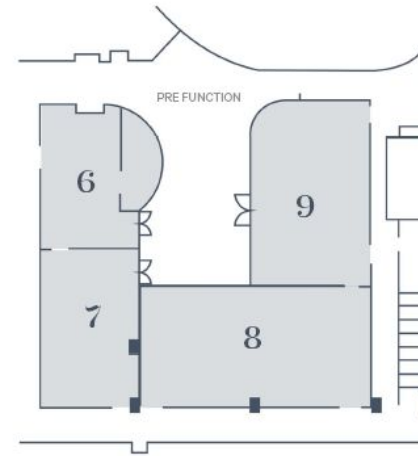

FUNCTION SPACE

- 1 GRAND BALLROOM
- 2 PRE FUNCTION AREA
- 3 THE TERRACE
- 4 SRIWIJAYA ROOM I
- 5 SRIWIJAYA ROOM II

FUNCTION SPACE

- 6 DAHA ROOM
- 7 JENGGALA ROOM
- 8 SINGASARI ROOM
- 9 KAHURIPAN ROOM
- 10 MATARAM ROOM

ROOM DIMENSIONS AND SEATING CAPACITY

ROOM NAME	SQ METERS	DIMENSIONS	HEIGHT	BANQUET	THEATER	RECEPTION	CLASSROOM	U-SHAPE
THE GRAND BALLROOM	804	31.5 x 25.5	7 m	500	1000	1000	360	200
SHERATON I	267.75	25.5 x 10.5	7 m	150	250	200	120	40
SHERATON II	267.75	25.5 x 10.5	7 m	150	250	200	120	40
SHERATON III	267.75	25.5 x 10.5	7 m	150	250	200	120	40
PRE FUNCTION AREA	466.8	28 x 15.6	4 m	—	—	—	—	—
THE TERRACE	280	28 x 10	3 m	120	150	120	100	40
SRIWIJAYA ROOM	122.4	15.3 x 8	3.8 m	90	100	100	42	33
SRIWIJAYA ROOM I	54.4	6.8 x 8	3.8 m	—	—	—	—	—
SRIWIJAYA ROOM II	68	8.5 x 8	3.8 m	—	—	—	—	—
SINGASARI ROOM	112.5	15 x 7.5	4 m	60	100	120	65	40
KAHURIPAN ROOM	94.25	12.4 x 7.6	4 m	50	70	90	45	30
DAHA ROOM	40.56	7.8 x 5.2	4 m	20	30	20	15	15
JENGGALA ROOM	612	10.2 x 6	4 m	30	40	50	25	20
MATARAM ROOM	166	curves	3.2 m	100	75	150	50	30