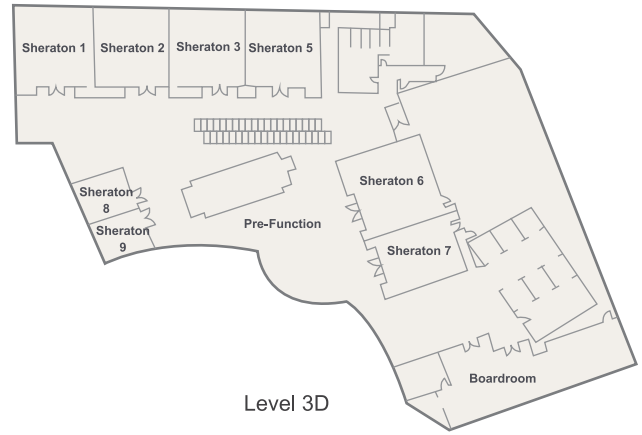

Meetings

Maximize on our flexible meeting space, impeccable services and modern facilities for inspiring meetings or collaborate with us to host dynamic, creative functions. Some meeting rooms boast floor-to ceiling windows, allowing plenty of natural daylight to shine through.

Coupled with state-of-the-art lighting and high technology audio visual equipment ranging from high speed Wi-Fi to the latest teleconferencing system, Sheraton Petaling Jaya Hotel has the key component onsite to transform your corporate to private events.

Accessibility

Located in the heart of Petaling Jaya's business district, our meeting spaces are with easy access to everything that Kuala Lumpur City Centre has to offer. Strategically standing next to the federal highway, this iconic golden tower is just 20 minutes away into the city centre. Steps away is the light rail transit (LRT) that connects into all major attractions, malls and key places of interest.

Level 3C