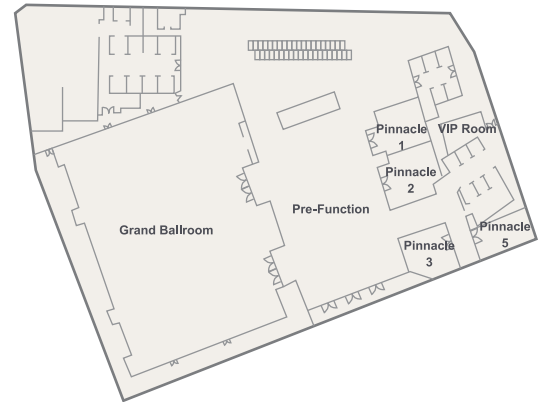

Level 3C

Level 3D

	AREA (ft²)	DIMENSION LxW (ft²)	CEILING HEIGHT (ft²)	BANQUET	CLUSTER 8 persons per table	SCHOOL ROOM	U-SHAPE	BOARDROOM / HOLLOW SQUARE	THEATRE	RECEPTION	BOOTH (3m x 3m)
GRAND BALLROOM	12,529	139.5 x 89.8	29.5	800	640	660	120	-	1,500	850	54
BALLROOM 1	6,627	67.2 x 89.8	29.5	360	304	300	90	-	560	400	28
BALLROOM 2	6,935	73.8 x 89.8	29.5	400	336	360	90	-	600	480	28
BALLROOM FOYER PRE-FUNCTION	6,192	90.8 x 68.2	14.1	320	256	-	-	-	280	800	24
PINNACLE 1	861	27.4 x 31.4	13.1	40	32	48	24	30	70	60	4
PINNACLE 2	968	26.2 x 37	13.1	40	32	48	24	30	70	50	4
PINNACLE 3	753	27.4 x 27.5	13.1	40	32	36	18	24	60	40	3
PINNACLE 5	721	20.2 x 35.1	13.1	40	32	27	21	24	56	40	3
SHERATON 1	699	25.7 x 27.2	14.1	40	32	18	15	18	50	40	2
SHERATON 2	688	25.2 x 27.2	14.1	40	32	12	15	18	50	40	2
SHERATON 3	688	25.2 x 27.2	14.1	40	32	12	15	18	50	40	2
SHERATON 5	688	25.2 x 27.2	14.1	40	32	18	15	18	50	40	2
SHERATON 6	915	32.8 x 27.9	14.1	40	32	45	30	36	84	50	4
SHERATON 7	645	23 x 28	14.1	30	24	36	24	24	60	30	2
SHERATON 8	259	14.4 x 18	12.4	10	8	-	9	9	20	-	1
SHERATON 9	259	14.4 x 18	12.4	10	8	-	9	9	20	-	1
BOARDROOM	925	47 x 19.7	13.1	-	-	-	-	20	-	-	-
SHERATON 1 TO 2	1,388	51 x 27.2	14.1	80	64	60	40	44	140	50	2
SHERATON 1 TO 3	2,055	75.6 x 27.2	14.1	100	80	90	60	60	180	70	4
SHERATON 1 TO 5	2,734	100.5 x 27.2	14.1	160	128	120	90	-	220	140	10
SHERATON 2 TO 3	1,356	49.8 x 27.2	14.1	80	64	50	40	44	100	50	2
SHERATON 2 TO 5	2,034	74.8 x 27.2	14.1	140	112	90	60	60	180	140	4
SHERATON 3 TO 5	1,356	49.8 x 27.2	14.1	80	64	60	40	44	140	70	2
SHERATON 6 TO 7	1,550	55.6 x 27.9	14.1	80	64	63	42	54	110	80	6
3C OVAL PRE-FUNCTION FOYER	-	-	14.1	-	-	-	-	-	-	-	-