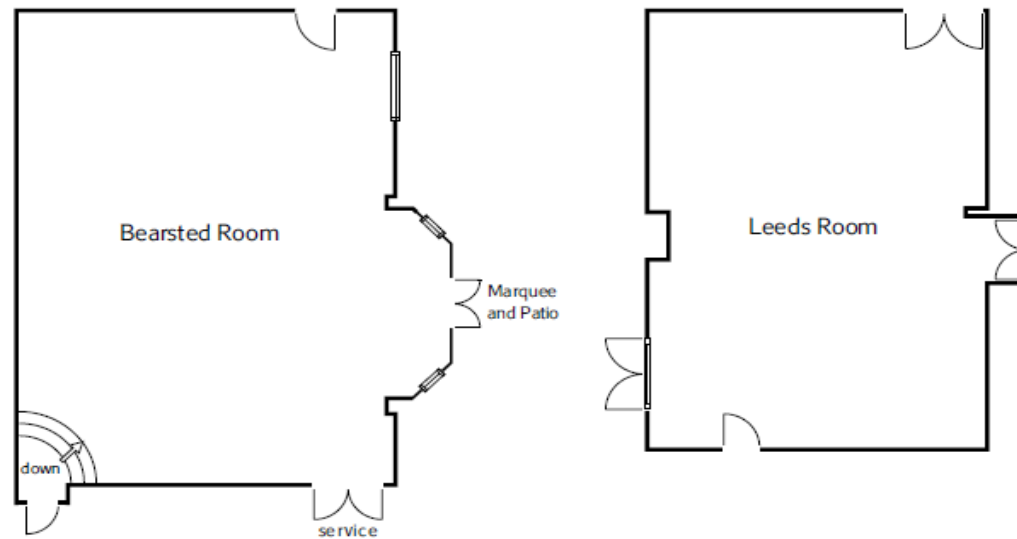

TUDOR PARK
MARRIOTT HOTEL & COUNTRY CLUB

Ashford Road, Bearsted, Maidstone ME14 4NQ United Kingdom
+44 1622 734334

**MEETINGS
MADE
at MARRIOTT**

FLOOR PLANS: THURNHAM SUITE

CAPACITY

	Theatre	Classroom	Boardroom	Dinner/ Dance	Cabaret	Dinner	Reception Buffet/ Standing
Thurnham Suite	250	100	60	160	120	180	250
Thurnham Room	80	37	25	-	40	60	60
Lenham Room	80	37	25	-	40	60	60
Charlotte Room	80	37	25	-	40	60	60

TUDOR PARK
MARRIOTT HOTEL & COUNTRY CLUB

**MEETINGS
MADE
at MARRIOTT**

FLOOR PLANS: BEARSTED, LEEDS ROOM, STOCKBURY ROOM & LANGLEY ROOM

CAPACITY

	Theatre	Classroom	Boardroom	Dinner/ Dance	Cabaret	Dinner	Reception Buffet/ Standing
Leeds Room	80	37	25	-	40	60	60
Bearsted Room	80	37	25	40	40	60	70
Bearsted Marquee	-	-	-	130	-	80	120

TUDOR PARK
MARRIOTT HOTEL & COUNTRY CLUB

**MEETINGS
MADE**
at MARRIOTT

FLOOR PLANS: BEARSTED, LEEDS ROOM, STOCKBURY ROOM & LANGLEY ROOM

CAPACITY

	Theatre	Classroom	Boardroom	Dinner/ Dance	Cabaret	Dinner	Reception Buffet/ Standing
Stockbury Room	-	-	12	-	-	12	-
Langley Room	-	-	12	-	-	12	-

TUDOR PARK
MARRIOTT HOTEL & COUNTRY CLUB

**MEETINGS
MADE**
at MARRIOTT

FLOOR PLANS: SYNDICATE ROOMS

CAPACITY

	Theatre	Classroom	Boardroom	Dinner/ Dance	Cabaret	Dinner	Reception Buffet/ Standing
Syndicates 1-4	-	-	6	-	-	-	-