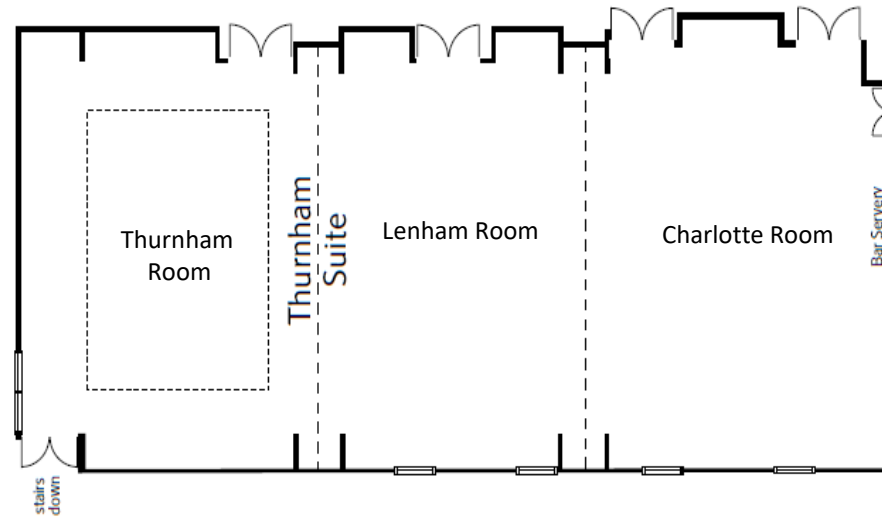

TUDOR PARK
MARRIOTT HOTEL & COUNTRY CLUB

Ashford Road, Bearsted, Maidstone ME14 4NQ United Kingdom
+44 1622 734334

**MEETINGS
MADE
at MARRIOTT**

FLOOR PLANS: THURNHAM SUITE

CAPACITY

	Theatre	Classroom	Boardroom	Dinner/ Dance	Cabaret	Dinner	Reception Buffet/ Standing
Thurnham Suite	250	100	60	160	120	180	250
Thurnham Room	80	37	25	-	40	60	60
Lenham Room	80	37	25	-	40	60	60
Charlotte Room	80	37	25	-	40	60	60

TUDOR PARK
MARRIOTT HOTEL & COUNTRY CLUB

**MEETINGS
MADE
at MARRIOTT**

FLOOR PLANS: BEARSTED, LEEDS ROOM, STOCKBURY ROOM & LANGLEY ROOM

CAPACITY

	Theatre	Classroom	Boardroom	Dinner/ Dance	Cabaret	Dinner	Reception Buffet/ Standing
Leeds Room	80	37	25	-	40	60	60
Bearsted Room	80	37	25	40	40	60	70
Bearsted Marquee	-	-	-	130	-	80	120

TUDOR PARK
MARRIOTT HOTEL & COUNTRY CLUB

**MEETINGS
MADE**
at MARRIOTT

FLOOR PLANS: BEARSTED, LEEDS ROOM, STOCKBURY ROOM & LANGLEY ROOM

CAPACITY

	Theatre	Classroom	Boardroom	Dinner/ Dance	Cabaret	Dinner	Reception Buffet/ Standing
Stockbury Room	-	-	12	-	-	12	-
Langley Room	-	-	12	-	-	12	-

TUDOR PARK
MARRIOTT HOTEL & COUNTRY CLUB

**MEETINGS
MADE**
at MARRIOTT

FLOOR PLANS: SYNDICATE ROOMS

CAPACITY

	Theatre	Classroom	Boardroom	Dinner/ Dance	Cabaret	Dinner	Reception Buffet/ Standing
Syndicates 1-4	-	-	6	-	-	-	-