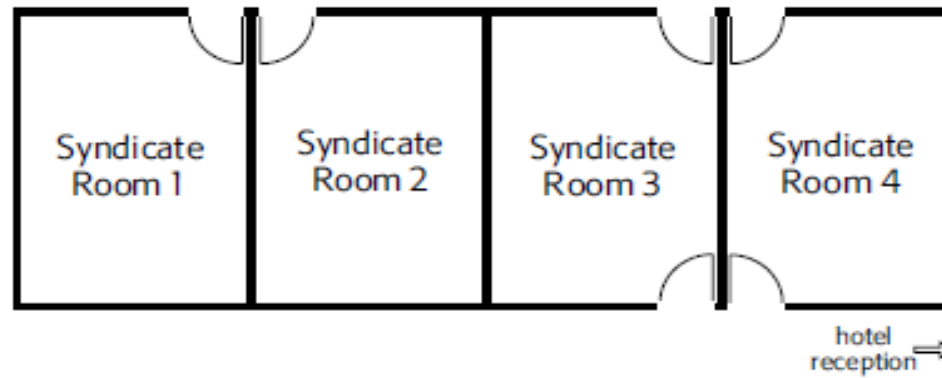

TUDOR PARK
MARRIOTT HOTEL & COUNTRY CLUB

**MEETINGS
MADE
at MARRIOTT**

FLOOR PLANS: BEARSTED, LEEDS ROOM, STOCKBURY ROOM & LANGLEY ROOM

CAPACITY

	Theatre	Classroom	Boardroom	Dinner/ Dance	Cabaret	Dinner	Reception Buffet/ Standing
Leeds Room	80	37	25	-	40	60	60
Bearsted Room	80	37	25	40	40	60	70
Bearsted Marquee	-	-	-	130	-	80	120

TUDOR PARK
MARRIOTT HOTEL & COUNTRY CLUB

**MEETINGS
MADE**
at MARRIOTT

FLOOR PLANS: BEARSTED, LEEDS ROOM, STOCKBURY ROOM & LANGLEY ROOM

CAPACITY

	Theatre	Classroom	Boardroom	Dinner/ Dance	Cabaret	Dinner	Reception Buffet/ Standing
Stockbury Room	-	-	12	-	-	12	-
Langley Room	-	-	12	-	-	12	-

TUDOR PARK
MARRIOTT HOTEL & COUNTRY CLUB

**MEETINGS
MADE**
at MARRIOTT

FLOOR PLANS: SYNDICATE ROOMS

CAPACITY

	Theatre	Classroom	Boardroom	Dinner/ Dance	Cabaret	Dinner	Reception Buffet/ Standing
Syndicates 1-4	-	-	6	-	-	-	-