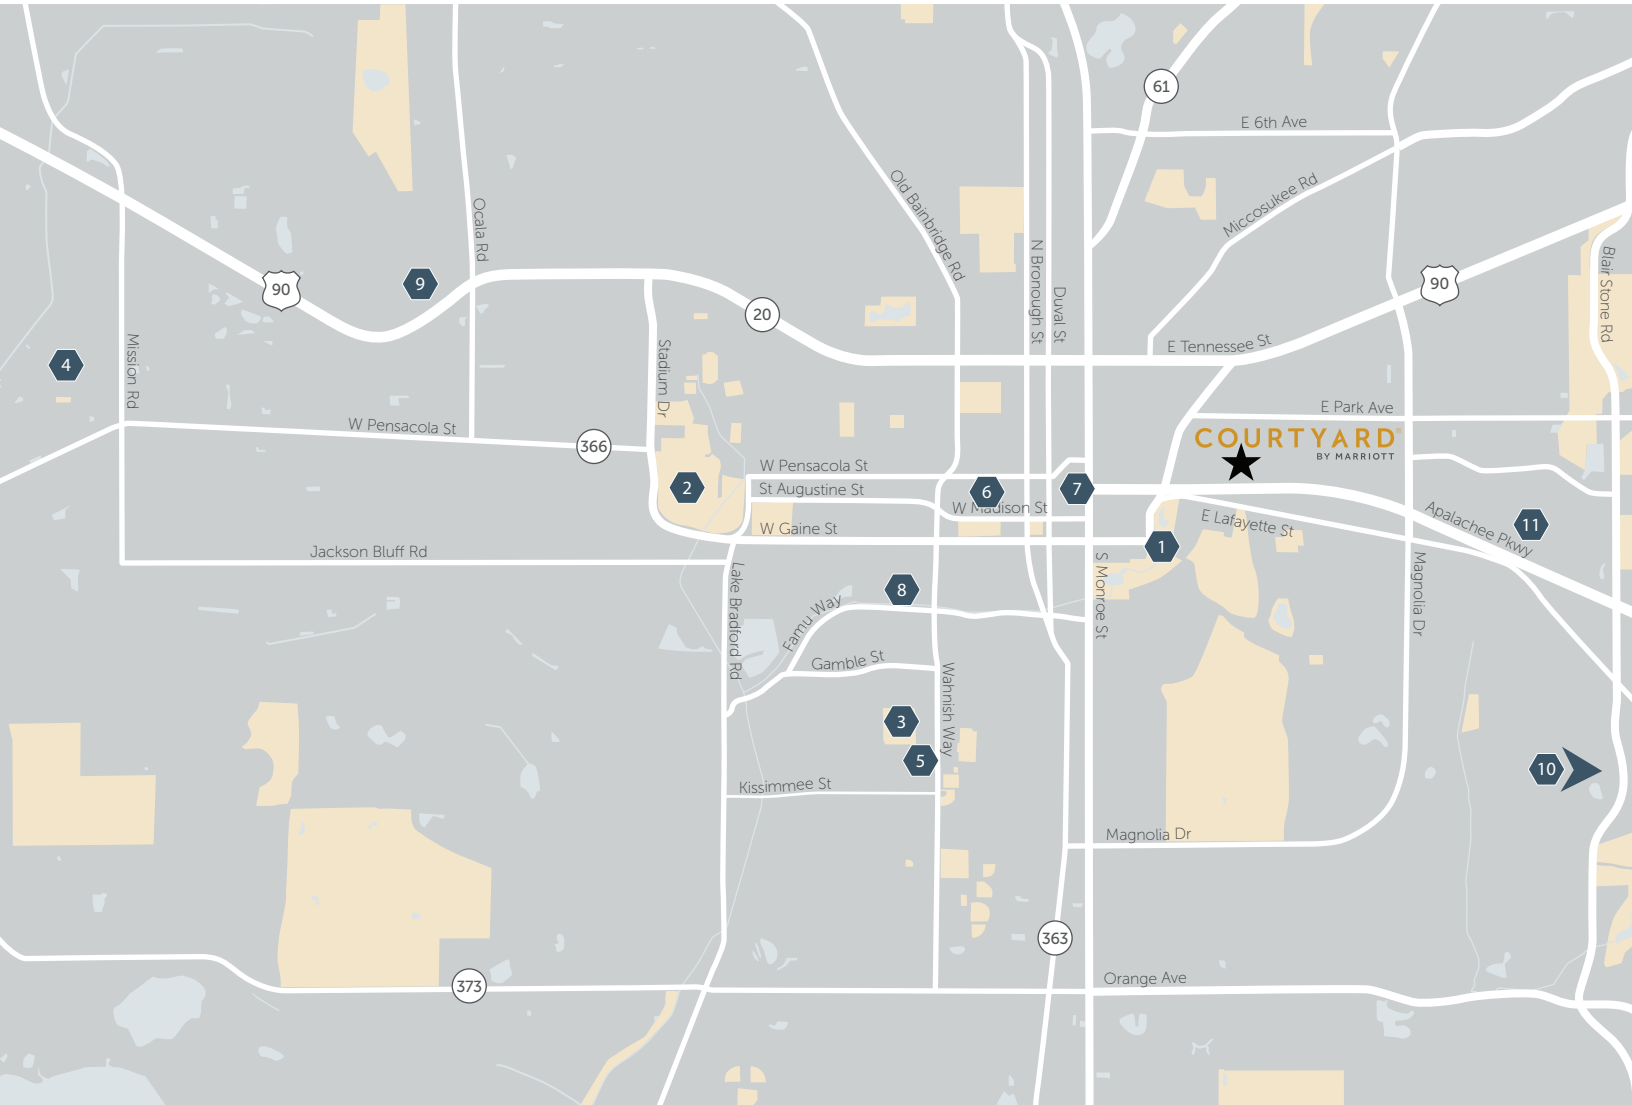

FIND YOUR WAY AROUND TALLAHASSEE

COURTYARD[®]
BY MARRIOTT

Courtyard by Marriott[®]
Tallahassee Downtown/Capitol

1018 Apalachee Parkway
Tallahassee, FL 32301
850.222.8822
CourtyardTallahassee.com

- | | | |
|---|---|-----------------------------------|
| 1 Cascades Park | 4 Lifetime Sports Complex at Tallahassee Community College | 7 Florida Historic Capitol Museum |
| 2 Doak Campbell Stadium at Florida State University | 5 Alfred Lawson Jr. Multipurpose Center at Florida A&M University | 8 Railroad Square |
| 3 Bragg Memorial Stadium at Florida A&M University | 6 Donald L. Tucker Civic Center | 9 Mission San Luis de Apalachee |
| | | 10 Apalachee Regional Park |
| | | 11 Governor's Square Mall |