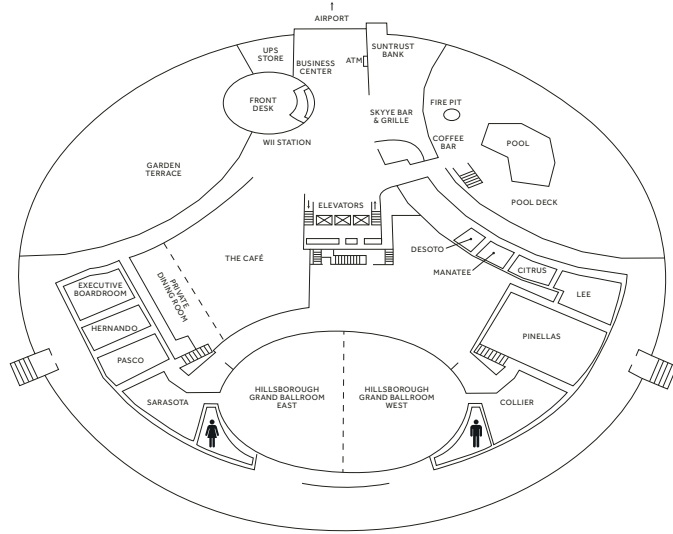

## MEETINGS AND EVENTS AT TAMPA AIRPORT MARRIOTT

From the moment you touch down at Tampa International Airport, our professional event planning and catering team is here to create a stress-free meeting or event at our newly renovated in-terminal hotel. Just minutes from Tampa's beaches, golf courses, attractions and the Westshore Business District, you'll find 25,000 square feet of flexible event space, including a revolving rooftop with 360-degree views and the 7,446-square-foot Hillsborough Grand Ballroom. Take advantage of the great weather, connect out on the poolside terrace, and enjoy reinvented dining and refreshed amenities. Tampa Airport Marriott is your perfect introduction to the city.

## LOBBY LEVEL

## OFFICE LEVEL

MEETING ROOM	DIMENSIONS		CAPACITY						
	LxWxH	SQFT	Theatre	Classroom	Conference	U-Shape	Reception	Banquet	Hollow Square
HILLSBOROUGH GRAND BALLROOM	73x102x13	7,446	600	450	—	—	700	500	—
Hillsborough East	73x52x13	3,796	300	175	—	54	450	250	54
Hillsborough West	73x52x13	3,796	300	175	—	54	450	250	54
COLLIER	40x20x10	800	60	40	24	24	100	60	36
SARASOTA	40x20x10	800	60	40	24	24	100	60	30
PINELLAS	35x40x11	1,400	90	60	36	36	150	90	36
LEE	24x25x10	600	40	27	20	20	40	40	20
CITRUS	16x24x9	384	20	15	20	12	20	20	—
MANATEE	12x16x9	192	—	—	6	—	—	10	—
DESOTO	12x16x9	192	—	—	6	—	—	—	—
PASCO	18x26x9	468	30	18	18	15	50	30	16
HERNANDO BOARDROOM	17x26x9	442	—	—	8	—	—	8	—
EXECUTIVE BOARDROOM	24x25x8	600	—	—	16	—	—	16	—
BROWARD (OFFICE LEVEL)	33x52x9	1,716	100	50	36	36	100	90	24
DUVAL (OFFICE LEVEL)	60x75x8	4,500	220	110	30	46	300	220	50
SANTA ROSA (OFFICE LEVEL)	35x30x9	1,050	75	48	30	30	80	60	36
OKEECHOBEE (OFFICE LEVEL)	24x30x8	720	30	20	20	16	30	50	16
THE VIEW AT CK'S (TOP FLOOR)	—	4,000	—	20	12	—	230	150	—