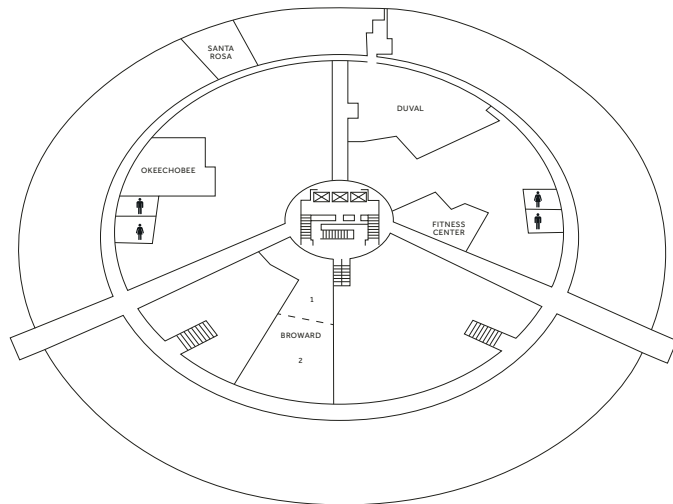

## LOBBY LEVEL

## OFFICE LEVEL

MEETING ROOM	DIMENSIONS		CAPACITY						
	LxWxH	SQFT	Theatre	Classroom	Conference	U-Shape	Reception	Banquet	Hollow Square
HILLSBOROUGH GRAND BALLROOM	73x102x13	7,446	600	450	—	—	700	500	—
Hillsborough East	73x52x13	3,796	300	175	—	54	450	250	54
Hillsborough West	73x52x13	3,796	300	175	—	54	450	250	54
COLLIER	40x20x10	800	60	40	24	24	100	60	36
SARASOTA	40x20x10	800	60	40	24	24	100	60	30
PINELLAS	35x40x11	1,400	90	60	36	36	150	90	36
LEE	24x25x10	600	40	27	20	20	40	40	20
CITRUS	16x24x9	384	20	15	20	12	20	20	—
MANATEE	12x16x9	192	—	—	6	—	—	10	—
DESOTO	12x16x9	192	—	—	6	—	—	—	—
PASCO	18x26x9	468	30	18	18	15	50	30	16
HERNANDO BOARDROOM	17x26x9	442	—	—	8	—	—	8	—
EXECUTIVE BOARDROOM	24x25x8	600	—	—	16	—	—	16	—
BROWARD (OFFICE LEVEL)	33x52x9	1,716	100	50	36	36	100	90	24
DUVAL (OFFICE LEVEL)	60x75x8	4,500	220	110	30	46	300	220	50
SANTA ROSA (OFFICE LEVEL)	35x30x9	1,050	75	48	30	30	80	60	36
OKEECHOBEE (OFFICE LEVEL)	24x30x8	720	30	20	20	16	30	50	16
THE VIEW AT CK'S (TOP FLOOR)	—	4,000	—	20	12	—	230	150	—