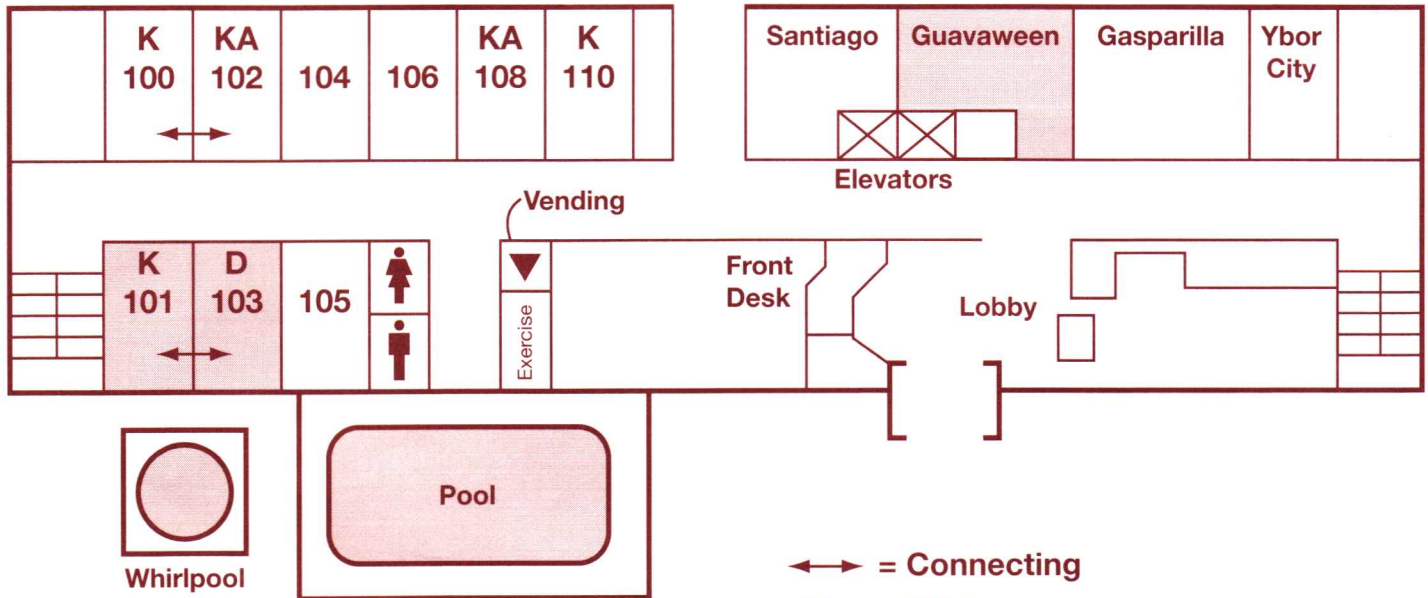

4835 W Cypress St
Tampa, FL 33607
(813) 639-9600

↔ = Connecting

K = King

KA = King Assisted

D = Double

Floor 1