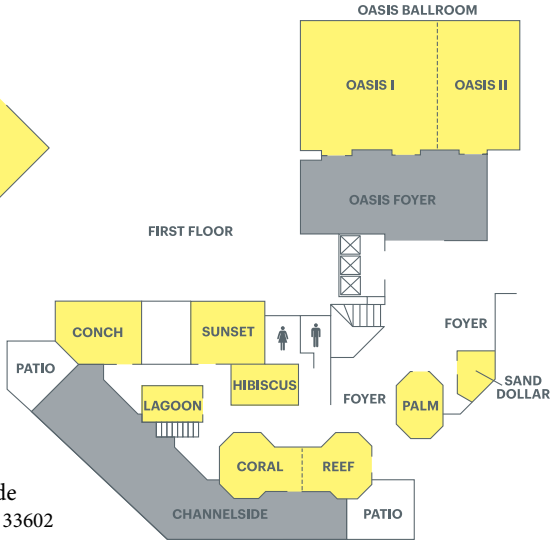

SECOND FLOOR

FIRST FLOOR

The Westin Tampa Waterside
725 S Harbor Island Blvd Tampa, FL 33602
813.229.5000