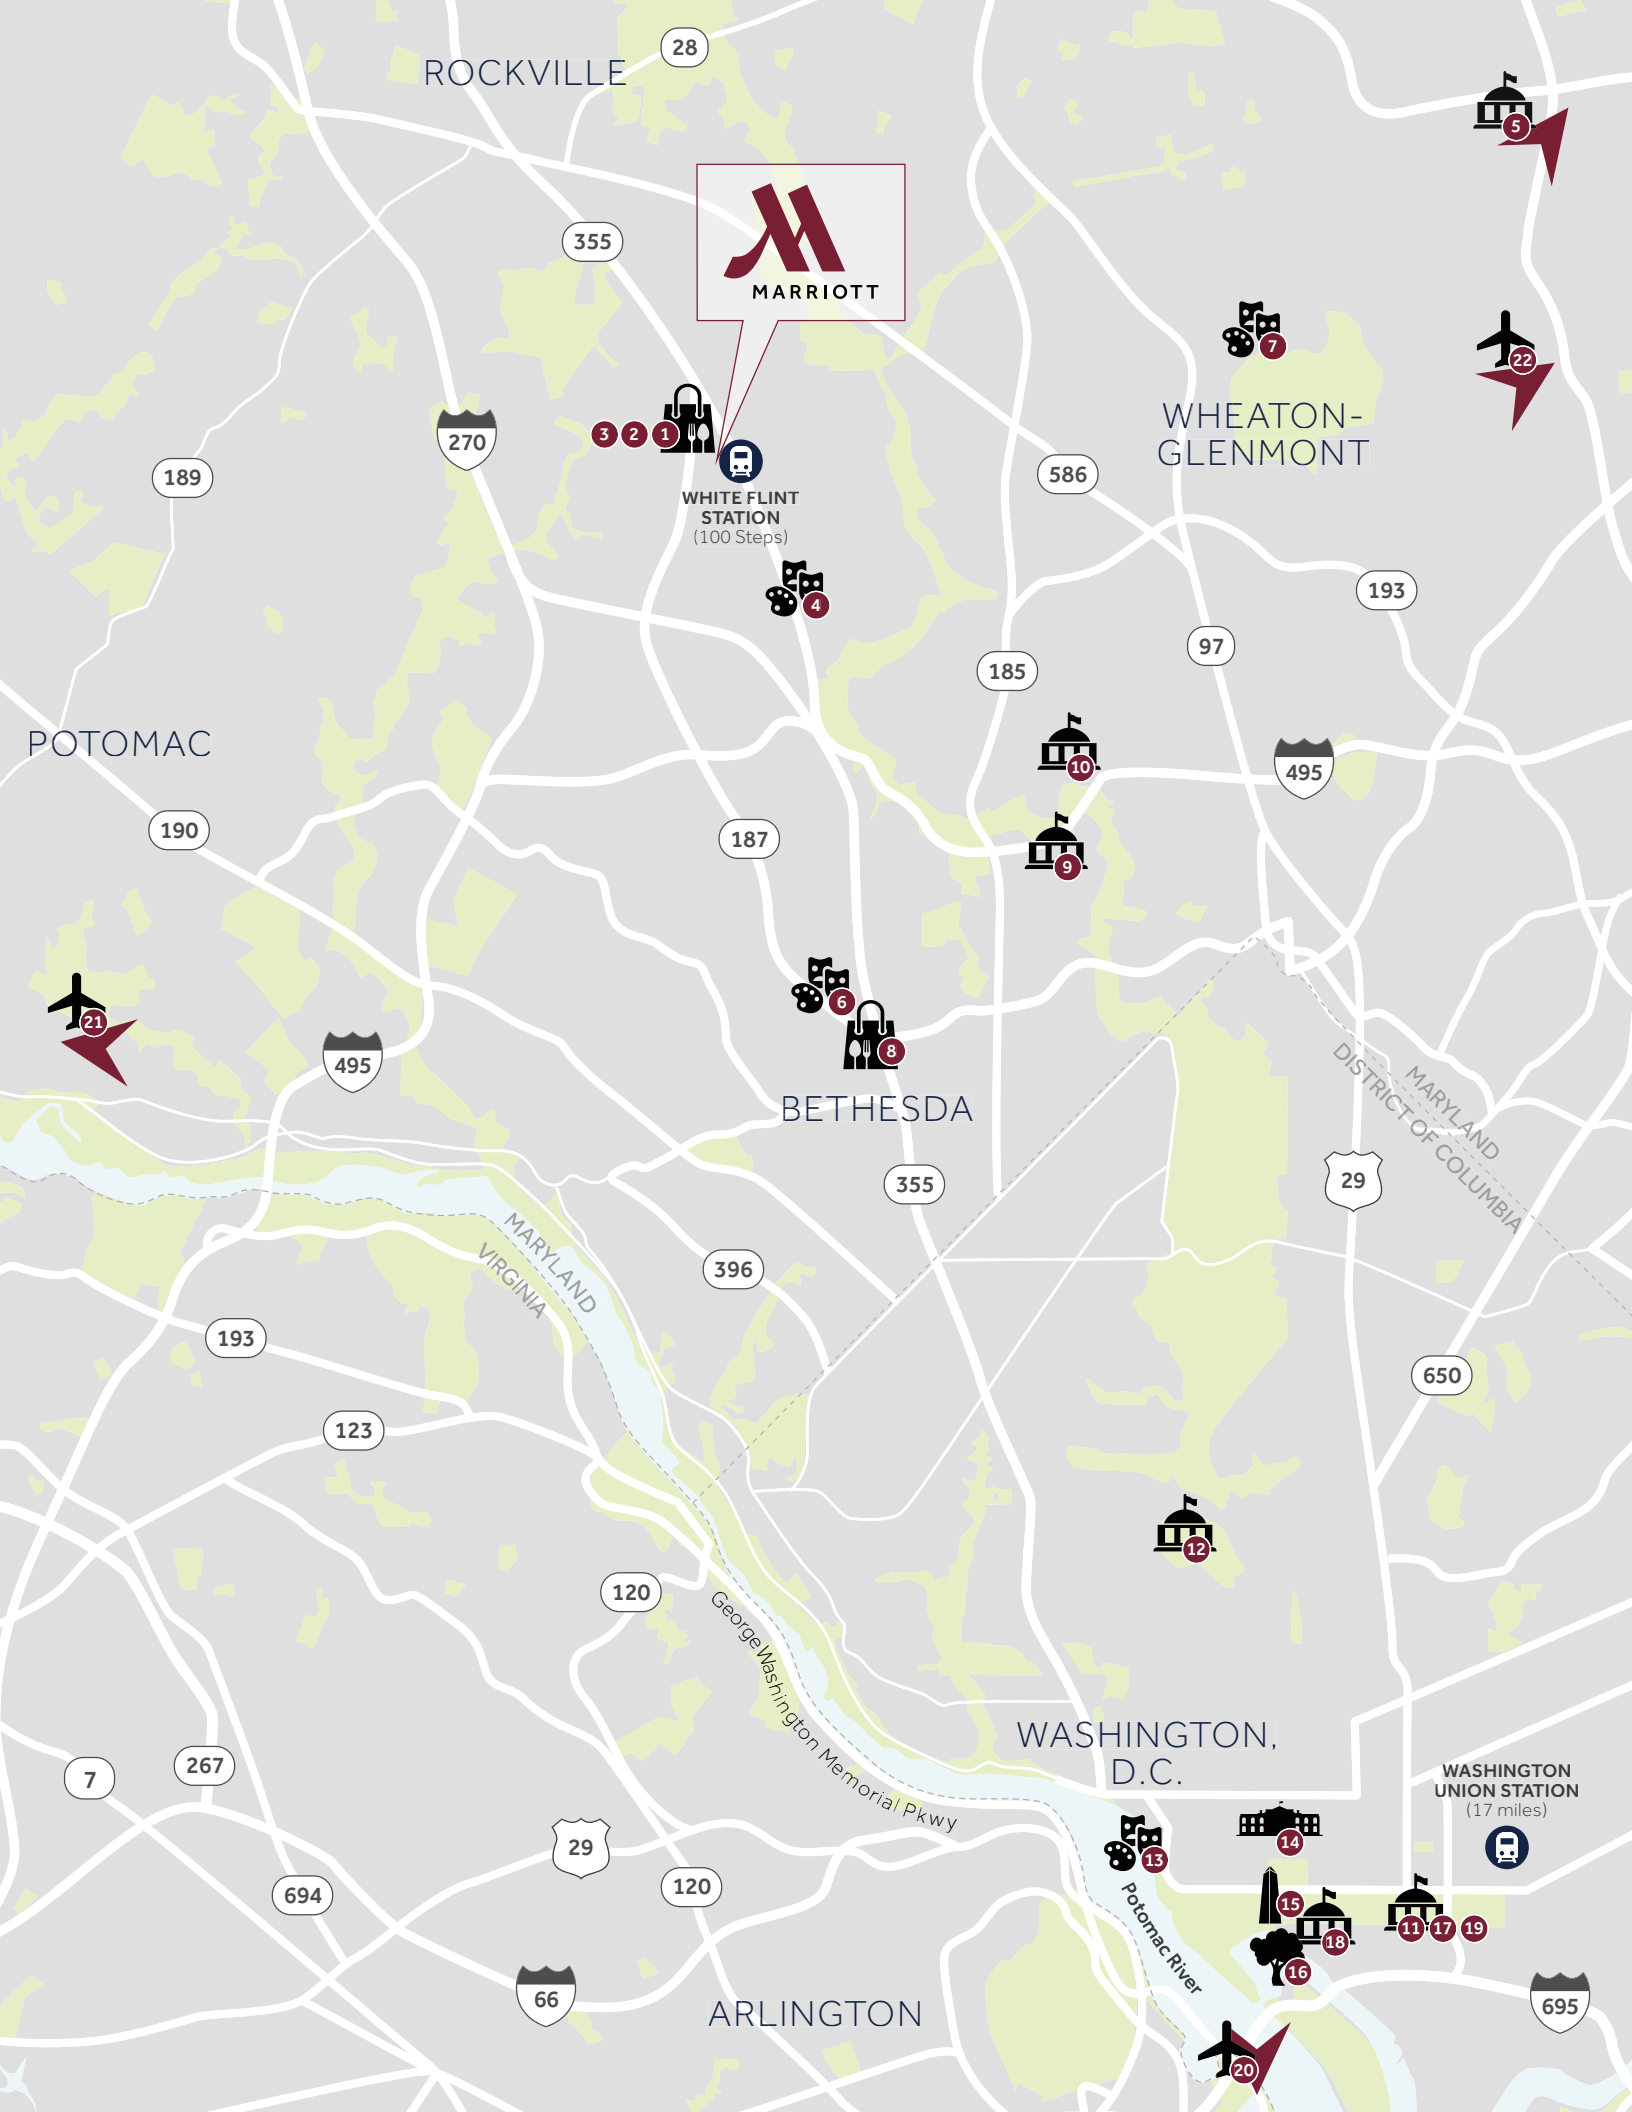

ROCKVILLE

28

355

270

WHEATON-GLENMONT

586

193

189

3

2

1

WHITE FLINT STATION
(100 Steps)

185

97

POTOMAC

190

187

495

495

BETHESDA

355

MARYLAND
DISTRICT OF COLUMBIA

29

396

650

193

123

120

396

WASHINGTON, D.C.

WASHINGTON UNION STATION
(17 miles)

7

267

29

120

694

66

ARLINGTON

695