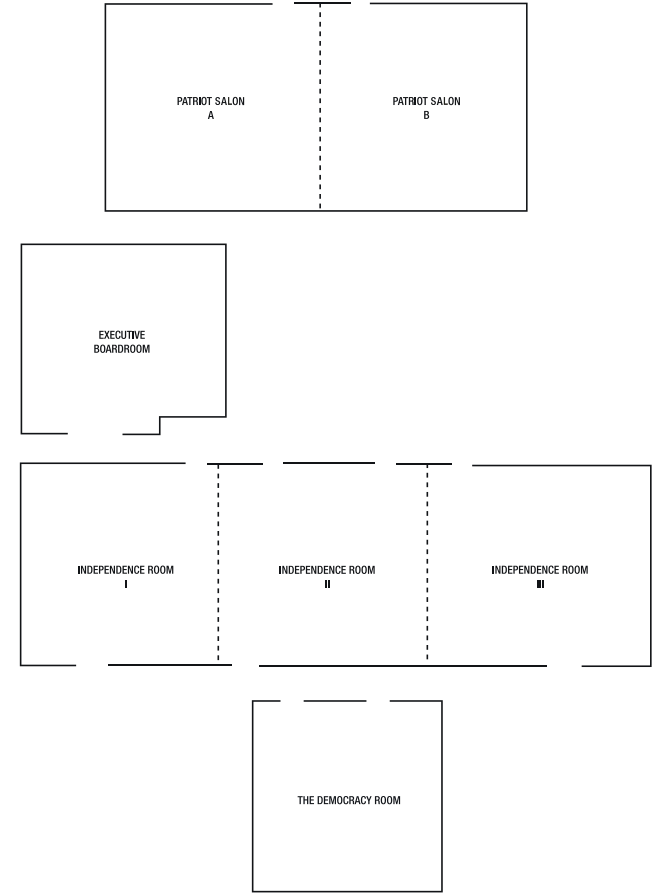

MEETING FACILITIES

10 versatile meeting rooms with varied floor plans • State-of-the-art audiovisual equipment and portable PA system • Theater layout for presentations or lectures • Catering and planning services available • High-speed Wi-Fi • Business center with copy, fax, print and mail services

CAPACITY CHART

	DIMENSIONS		CAPACITY					
	L x W x H	Sq. Ft.	Theatre	Classroom	Conference	U-Shape	Reception	Banquet
Independence Room	80'x26'x10'	1,950	120	80	44	40	175	100
Independence I	25'x26'x10'	650	40	24	20	22	45	40
Independence II	25'x26'x10'	650	40	24	20	22	45	40
Independence III	25'x26'x10'	650	40	24	20	22	45	40
Executive Boardroom	20'x26'x10'	252	—	—	12	—	—	—
Democracy Room	40'x35'x11'	1,400	120	70	38	42	100	80
Patriot Ballroom	78'x20'x12'	1,560	110	60	26	22	120	90
Patriot Salon A	39'x20'x12'	780	55	30	24	24	60	40
Patriot Salon B	39'x20'x12'	780	55	30	24	24	60	40
Outside Patio	—	—	—	—	—	—	60	—