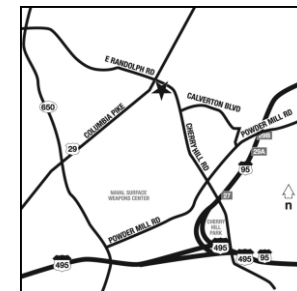

### Location

Located in suburban Washington, DC • Accessible from the Capital Beltway and I-95 • 30 minutes from Baltimore/ Washington International Airport (BWI) • Close proximity to the University of Maryland College Park

### Attractions

Silver Spring Metro Station (6M) • Baltimore/Washington International Thurgood Marshall Airport (27M) • Ronald Reagan Washington National Airport (30M) • Gardens Ice House (4M) • University of Maryland (6M) • Washington, DC (21M) • Six Flags America (22M) • Baltimore Inner Harbor (28M)

### Directions

**From Ronald Reagan Washington National Airport (DCA):** Take George Washington Parkway North to 495 toward Maryland. Take Exit 30A (Colesville Road North). Turn right on Cherry Hill Road. Turn right on Prosperity Drive.

**From Baltimore/Washington International Thurgood Marshall Airport (BWI):** Take 195 to I-95 South to Exit 29B (Powder Mill Road-Calverton). Go to third light and turn right onto Cherry Hill Road. Turn left on Prosperity Drive.