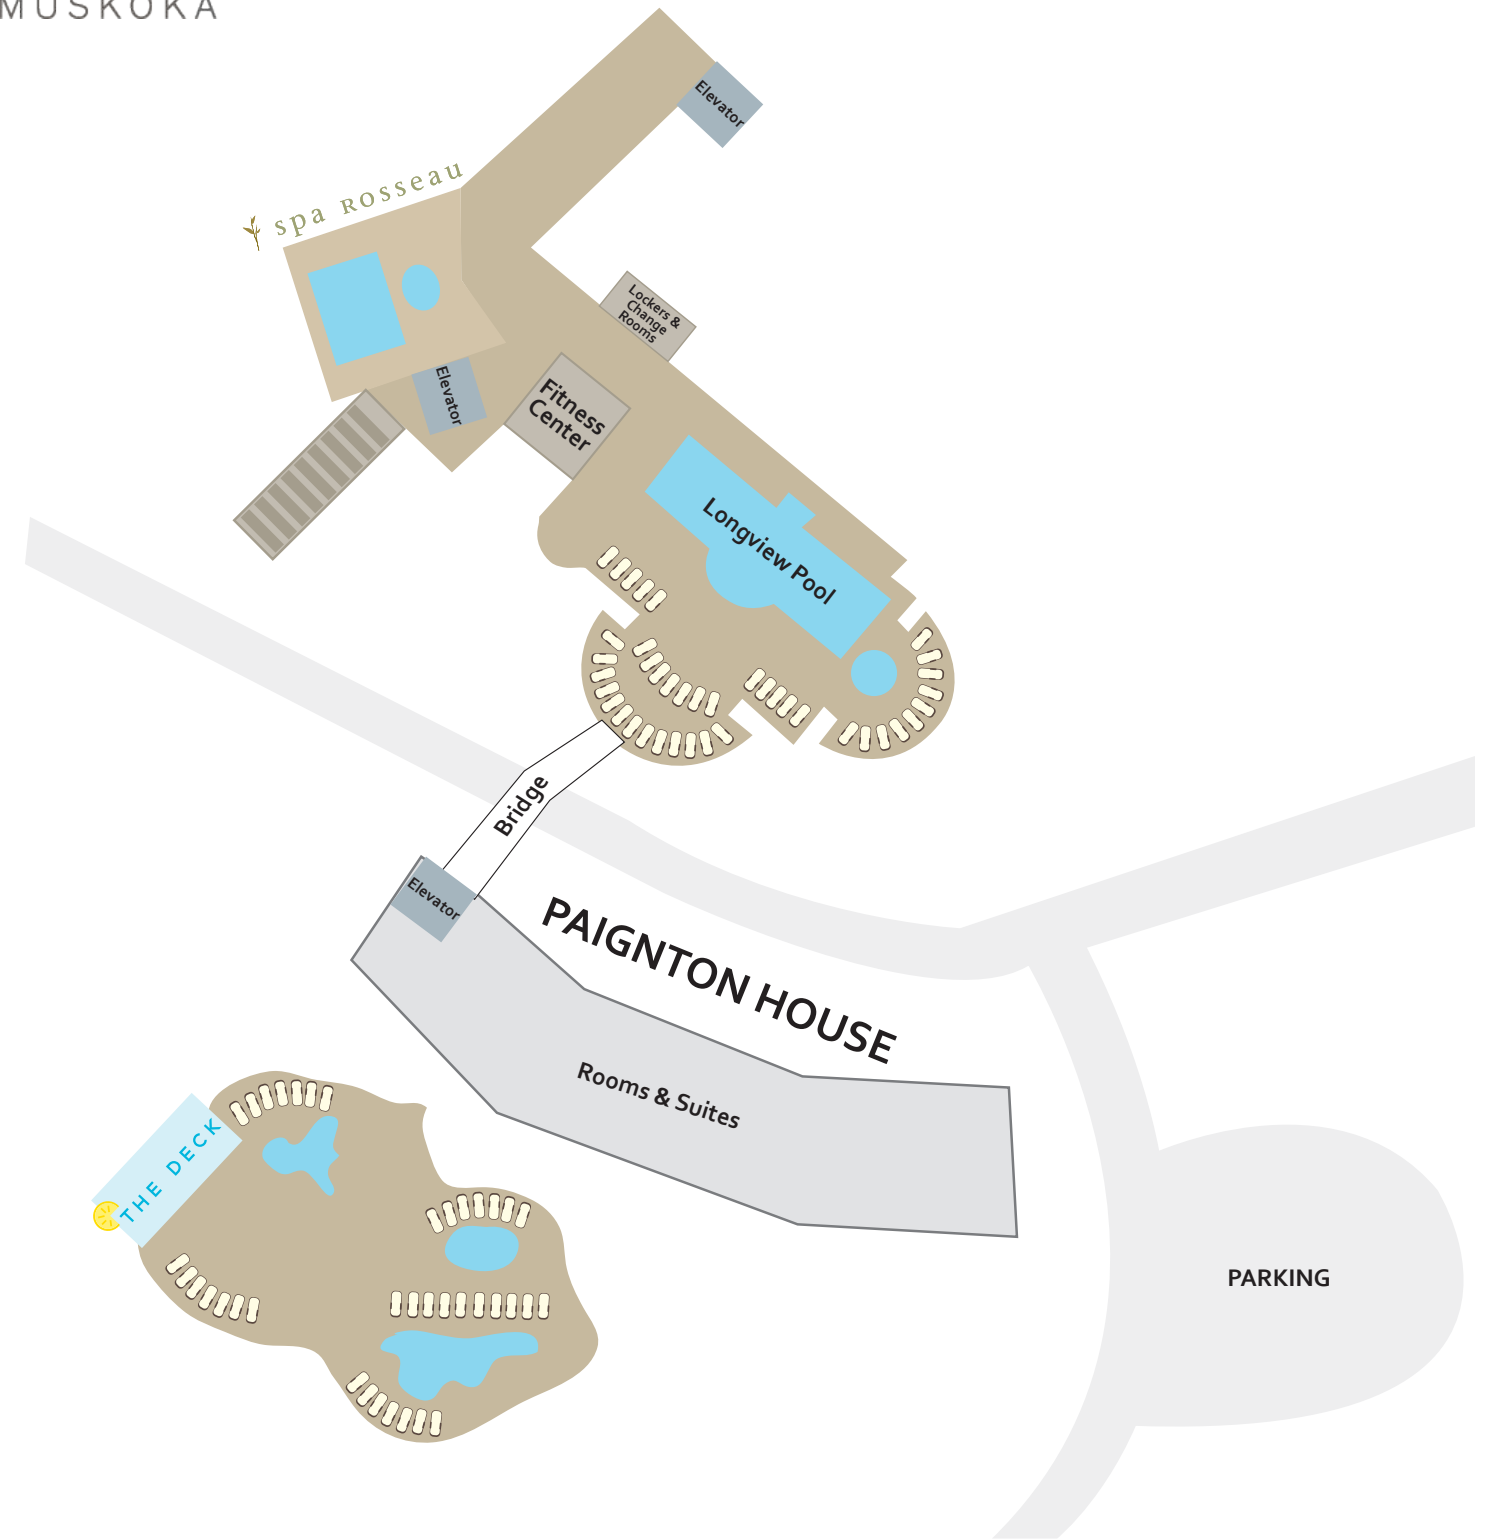

# JW MARRIOTT

THE ROSSEAU MUSKOKA

Lobby Level

Mezzanine Level