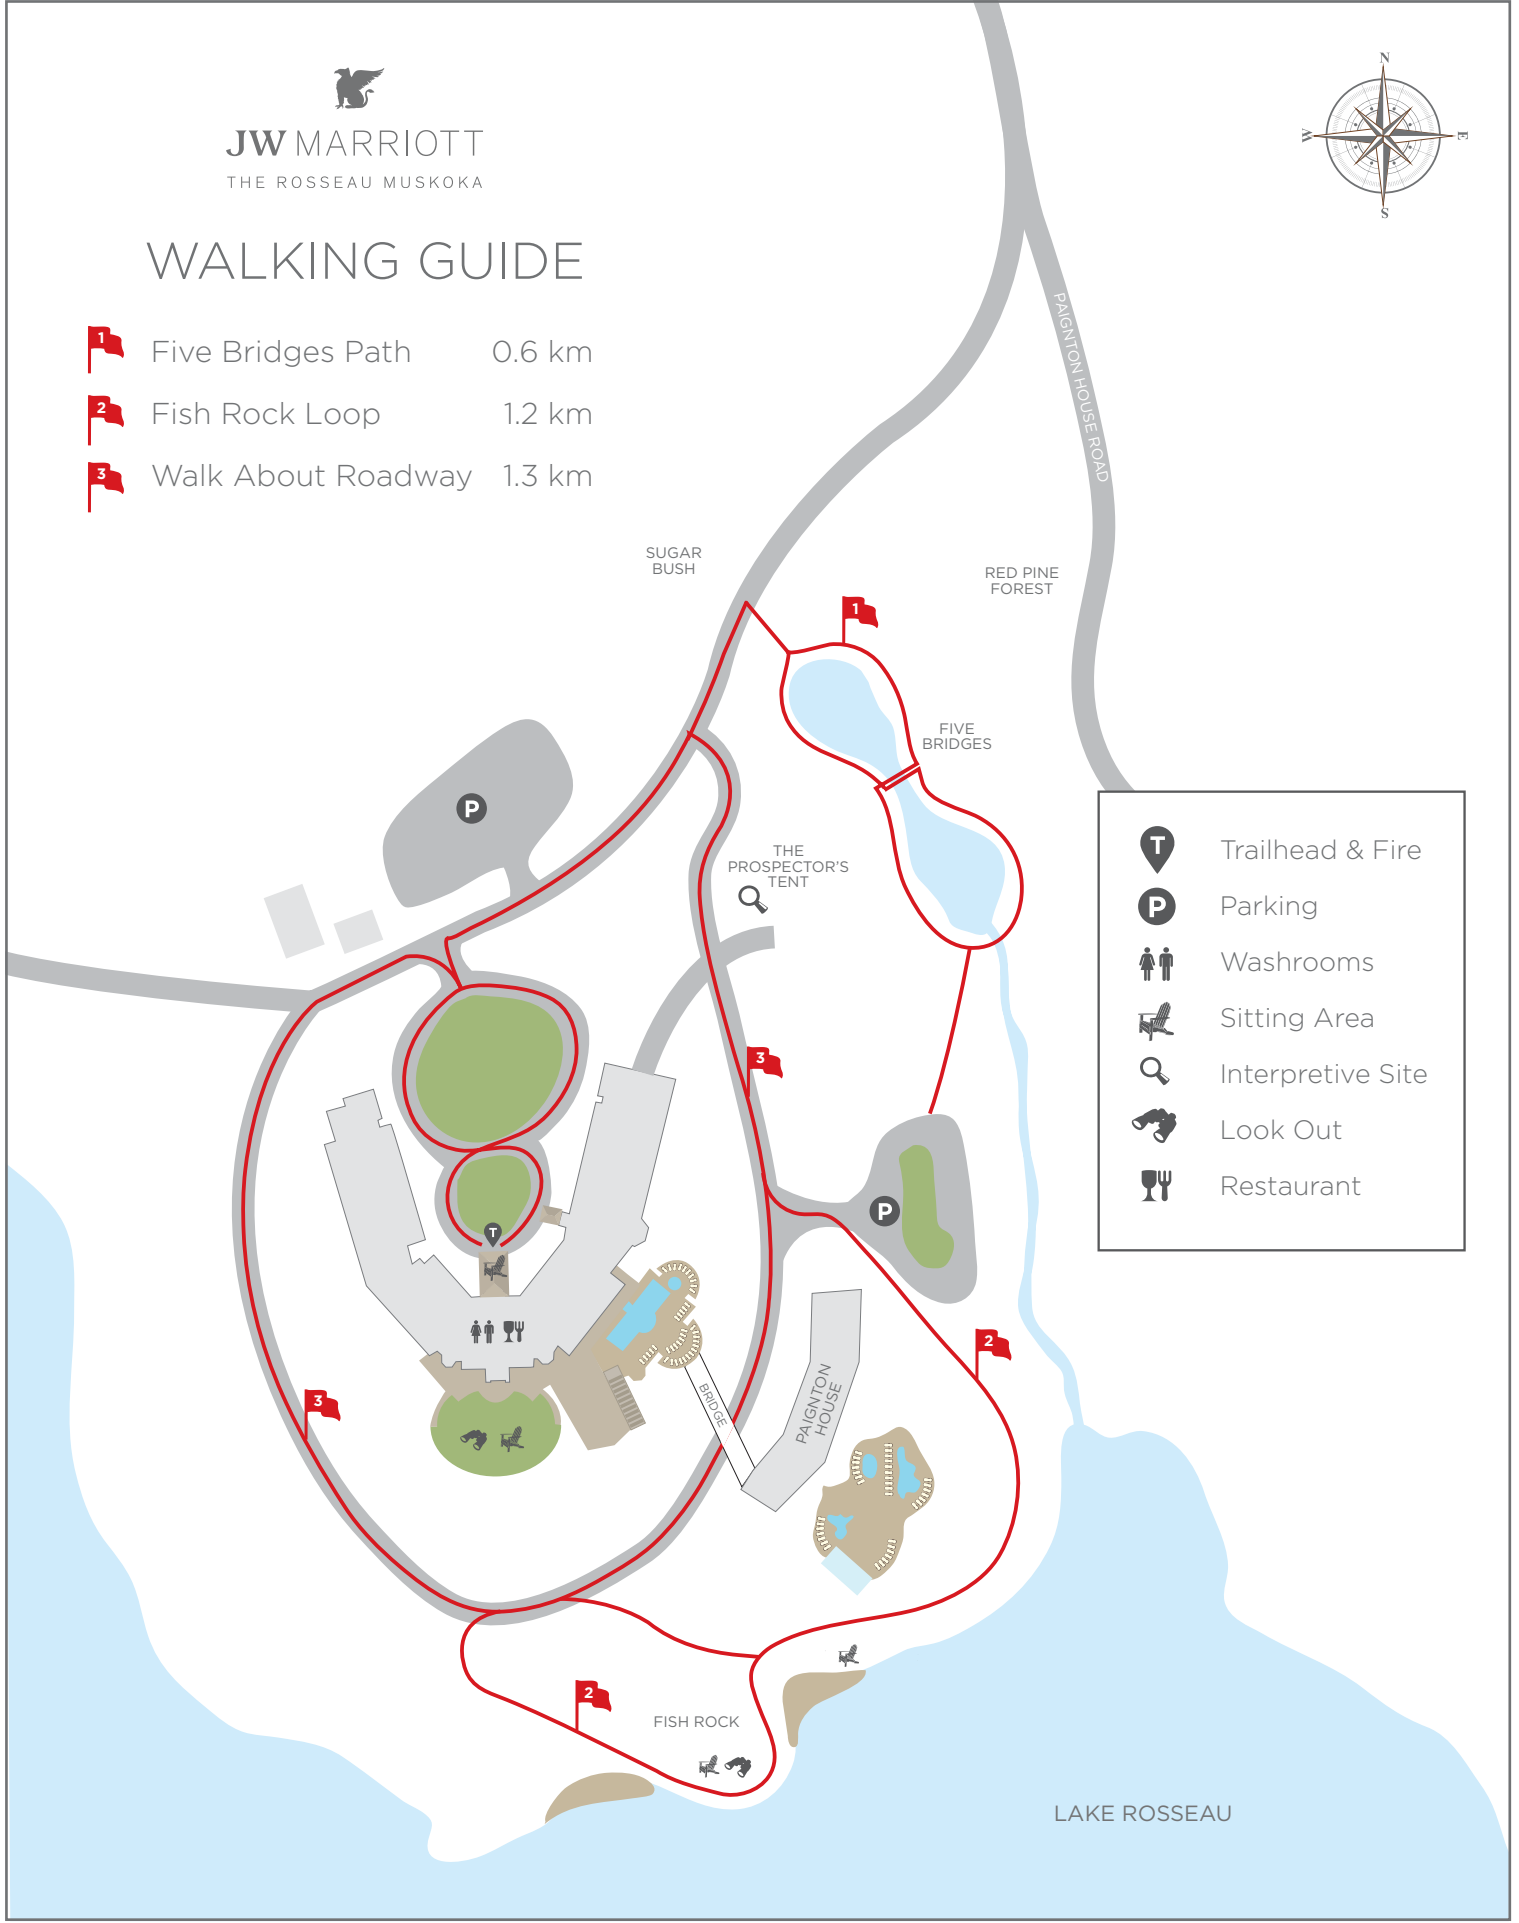

# WALKING GUIDE

-  Five Bridges Path      0.6 km
-  Fish Rock Loop          1.2 km
-  Walk About Roadway    1.3 km

	Trailhead & Fire
	Parking
	Washrooms
	Sitting Area
	Interpretive Site
	Look Out
	Restaurant