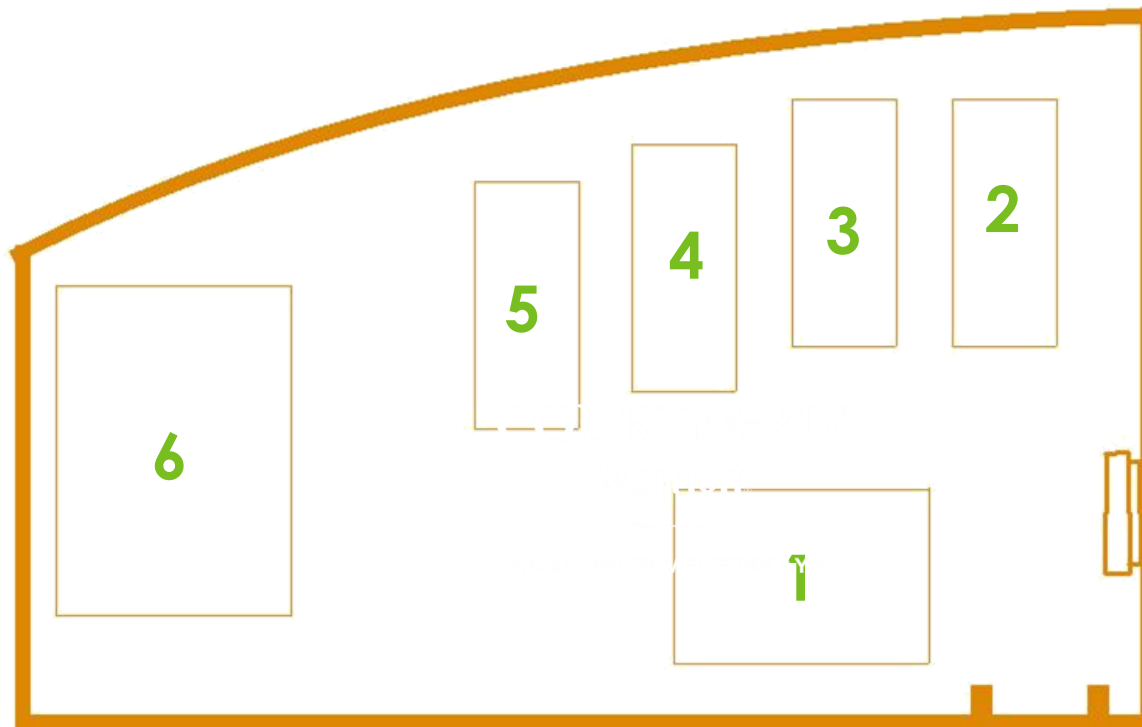

FITNESS CENTER

1. SIT UP BENCH
2. TREADMILL
3. TREADMILL
4. TREADMILL
5. STATIONARY BIKE
6. DUMBBELLS

HOURS OF OPERATION: 6AM-11PM

MOSCOW PAVELETSKAYA

Courtyard by Marriott Moscow Paveletskaya

Kozhevnicheskaya Str. 8, Bldg. 3
Moscow, 115114, Russian Federation